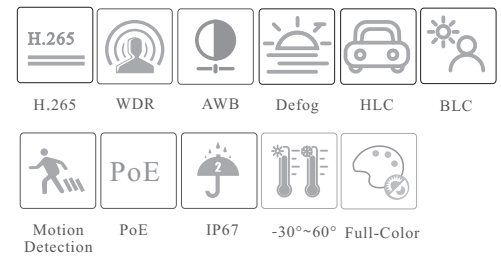

## 2MP Full-Color Bullet Network Camera

- 2MP ( 1920 × 1080 ) H.265 full real time coding
- Max. resolution: 1920 × 1080
- 20~ 30m white light view distance
- 24/7 full color imaging
- 3D DNR, Digital WDR, HLC, BLC and Defog
- ROI coding
- Built-in micro SD card slot, up to 128GB
- DC12V/PoE power supply
- IP67 ingress protection;
- Support dual streams
- Support mobile surveillance by smart phones with iOS and Android OS
- Intelligent Analytics: video blur detection, line crossing detection, intrusion detection