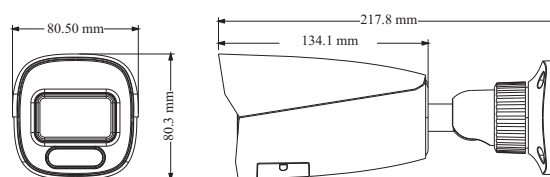

## 2MP Full-Color Bullet Network Camera

- 2MP ( 1920 × 1080 ) H.265 full real time coding
- Max. resolution: 1920 × 1080
- 20~ 30m white light view distance
- 24/7 full color imaging
- 3D DNR, Digital WDR, HLC, BLC and Defog
- ROI coding
- Built-in micro SD card slot, up to 128GB
- DC12V/PoE power supply
- IP67 ingress protection;
- Support dual streams
- Support mobile surveillance by smart phones with iOS and Android OS
- Intelligent Analytics: video blur detection, line crossing detection, intrusion detection

### DIMENSIONS