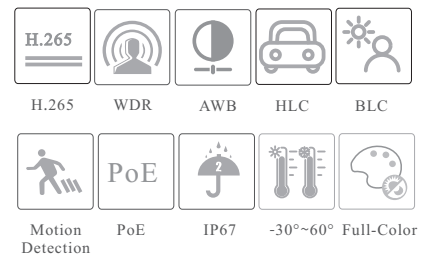

SM-IP2512CV2-W

2MP Full-Color Turret Network Camera

- 2MP (1920 × 1080) H.265 full real time coding
- Max. resolution: 1920 × 1080
- 20~ 30m white light view distance
- 24/7 full color imaging
- 3D DNR, HWDR, HLC and BLC
- ROI coding
- Built-in micro SD card slot, up to 256GB
- DC12V/PoE power supply
- IP67 ingress protection
- Support three streams
- Support mobile surveillance by smart phones with iOS and Android OS
- Intelligent Analytics