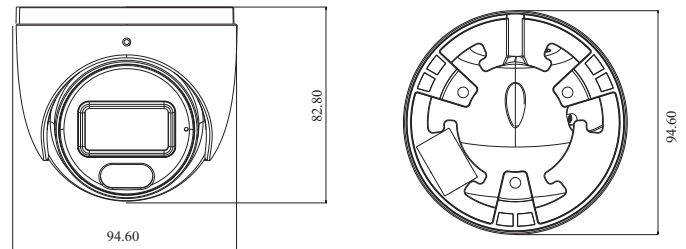

DORI Distance

Lens	Detect	Observe	Recognize	Identify
2.8mm	41.05m(134.67ft)	16.42m(53.87ft)	8.21m(26.93ft)	4.10m(13.45ft)
3.6mm	51.01m(167.35ft)	20.40m(66.92ft)	10.20m(33.46ft)	5.10m(16.73ft)
Others				
Power Supply	DC12V/PoE			
Power Consumption	< 5.5W			
Storage Conditions	- 30 °C ~ 65°C (-22°F~149°F), Humidity: less than 95 % (non-condensing)			
Operating Conditions	- 30 °C ~ 60 °C (-22°F~140°F), Humidity: less than 95 % (non-condensing)			
Dimensions (mm)	Φ 94.6 × 82.8			
Weight (net)	Approx. 0.45KG			
Installation	Ceiling mounting; wall mounting			
Certificate	CE, FCC			
Environmental Protection	Complies with Directive EU RoHS, WEEE(2012/19/EU) , directive 94/62/EC and REACH(EC1907/2006)			

DIMENSIONS