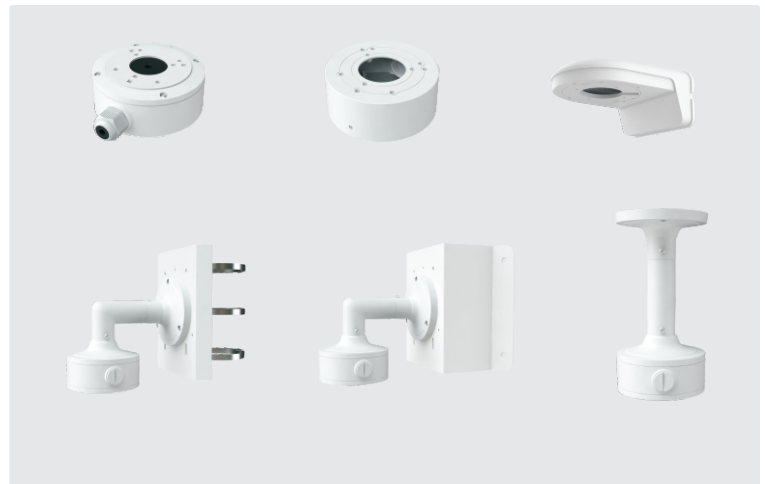

AVAILABLE ACCESSORIES

AVAILABLE MODEL

Available Model	SM-IP2512HM-WS