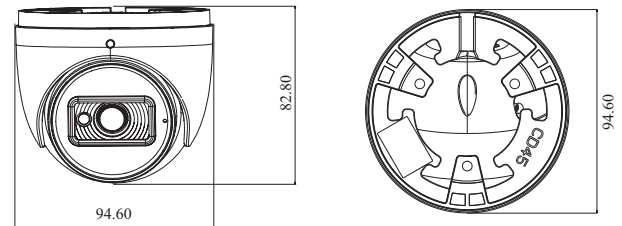

Others

Power Supply	DC12V/PoE
Power Consumption	< 5W
Operating Environment	- 30 °C ~ 60 °C (-22°F~140°F);Humidity: less than 95 % (non-condensing)
Storage Environment	- 30 °C ~ 65°C (-22°F~149°F), Humidity: less than 95 % (non-condensing)
Dimensions (mm)	Ø 94.6 × 82.8
Weight (net)	Approx. 0.46KG
Installation	Ceiling mounting (Wall mounting available with the junction box and bracket)
Certificate	CE, FCC
Environmental Protection	Complies with Directive EU RoHS, WEEE(2012/19/EU) , directive 94/62/EC and REACH(EC1907/2006)

DIMENSIONS