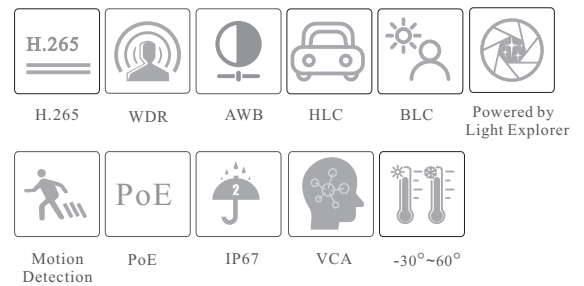

### SPECIFICATIONS

Specifications	Model	SM-IP2512HM-WS		
<b>Camera</b>				
Image Sensor	1 / 2.8 "CMOS			
Image Size	1920×1080			
Electronic Shutter	1/2s ~ 1 / 100000s			
Iris Type	Fixed Iris			
Min. Illumination	0.005lux @F1.6, AGC ON; 0 lux with IR			
Lens	2.8mm@F1.6, Horizontal FoV: 106°;Vertical FoV:55°;Diagonal FoV:128.2° 3.6mm@F1.6, Horizontal FoV:86.7°;Vertical FoV:46°;Diagonal FoV:101.6°			
Focus	Fixed			
Lens Mount	M12			
Day&Night	ICR			
Wide Dynamic Range	120dB			
BLC	Yes			
HLC	Yes			
Digital NR	Yes			
Angle Adjustment	Pan: 0°~360°; Tilt:0°~75°;Rotation: 0°~360°			
<b>Image</b>				
Video Compression	Main stream: H.265+ / H.265 / H.264+ / H.264 Sub stream: H.265+ / H.265 / H.264+ / H.264 / MJPEG Third stream: H.265+ / H.265 / H.264+ / H.264 / MJPEG			
H.265 Compression Standard	Main Profile@Leve4.1 High Tier			
Resolution	1080P ( 1920 × 1080 ), 720P ( 1280 × 720 ), D1, 640 × 480, 480 × 240, CIF			
Main Stream	60Hz: 1080P/720P(1~30fps); 50Hz: 1080P/720P(1~25fps)			
Sub Stream	60Hz: D1/640 × 480/CIF (1~30fps);50Hz: D1/640 × 480/CIF (1~25fps)			
Third Stream	60Hz: D1/480 × 240/CIF (1~30fps);50Hz: D1/480 × 240/CIF(1~25fps)			
Bit Rate	128Kbps ~ 6 Mbps			
Bit Rate Type	VBR / CBR			
Image Settings	ROI, Saturation, Brightness, Hue, Contrast, Wide Dynamic, Sharpness, Image Mirror, Image Flip, NR, etc. adjustable through client software or web browser			
ROI	Each ROI to be configured separately			
<b>Interfaces</b>				
Network	RJ45			
Video Output	No			
Audio	1CH audio input; 1CH built-in MIC			
Storage	Built-in micro SD card slot, up to 256GB			
Reset	Yes			
<b>Functions</b>				
Remote Monitoring	Web browser /NVR/NVMS2.X/Mobile APP			
Web Browser	IE (plug-in required)/Google Chrome/Edge/Firefox/Safari			
Online Connection	Support simultaneous monitoring for up to 3 users; Support multi-stream real time transmission			
Network Protocol	UDP, IPv4, IPv6, DHCP, NTP, RTSP, RTP, RTCP, PPPoE, DDNS, SMTP, FTP, 802.1x, SNMP, UPnP, RTMP, HTTP, HTTPS, QoS			
Interface Protocol	ONVIF			
Storage	Network remote storage; micro SD card storage			
Smart Alarm	Motion detection, SD card full, SD card error			
Smart Event	Video Exception (scene change, video blur and video cast detection), region intrusion detection, line crossing detection, abandoned/missing object detection			
General Function	Watermark, IP address filtering, video mask, heartbeat, illegal login lock, corridor pattern			
PoE	Yes			
IR Distance	20 ~ 30 m			
Ingress Protection	IP67			
<b>DORI Distance</b>				
Lens	Detect	Observe	Recognize	Identify
2.8mm	41.49m(135.13ft)	16.60m(54.46ft)	8.30m(27.23ft)	4.15m(13.61ft)
3.6mm	50.64m(166.14ft)	20.26m(66.46ft)	10.13m(33.23ft)	5.06m(16.60ft)