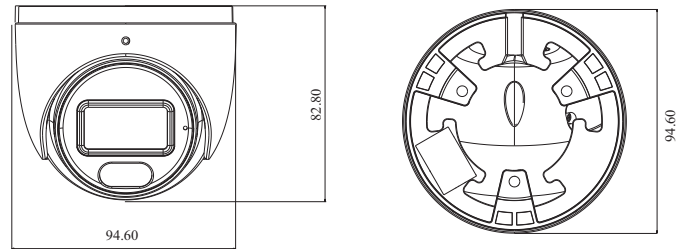

DORI Distance

Lens	Detect	Observe	Recognize	Identify
2.8mm	57.76m(189.50ft)	23.11m(75.82ft)	11.55m(37.89ft)	5.78m(18.96ft)
3.6mm	71.28m(233.85ft)	28.51m(93.53ft)	14.26m(46.78ft)	7.13m(23.39ft)
Others				
Power Supply	DC12V/PoE			
Power Consumption	< 5.5W			
Storage Conditions	- 30 °C ~ 65 °C (-22°F~149°F), Humidity: less than 95 % (non-condensing)			
Operating Conditions	- 30 °C ~ 60 °C (-22°F~140°F), Humidity: less than 95 % (non-condensing)			
Dimensions (mm)	Φ 94.6 × 82.8			
Weight (net)	Approx. 0.45KG			
Installation	Ceiling mounting; wall mounting			
Certificate	CE, FCC			
Environmental Protection	Complies with Directive EU RoHS, WEEE(2012/19/EU), directive 94/62/EC and REACH(EC1907/2006)			

DIMENSIONS