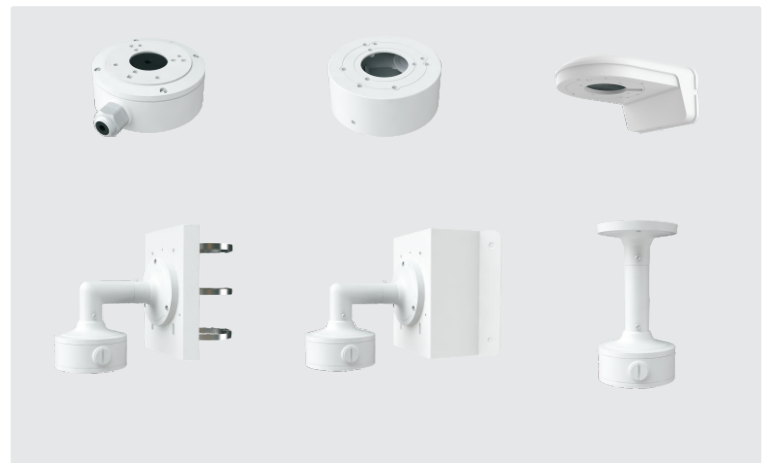

AVAILABLE ACCESSORIES

AVAILABLE MODEL

Available Model	SM-IP4512CV2-W