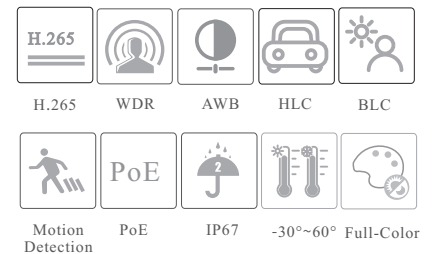

SM-IP4512CV2-W

4MP Full-Color Turret Network Camera

- H.265/H.264/MJPEG coding
- Max. resolution: 2560 × 1440
- 20~ 30m white light view distance
- 24/7 full color imaging
- 3D DNR, HWDR, HLC and BLC
- ROI coding
- Built-in micro SD card slot, up to 256GB
- DC12V/PoE power supply
- IP67 ingress protection
- Support three streams
- Support mobile surveillance by smart phones with iOS and Android OS
- Intelligent Analytics