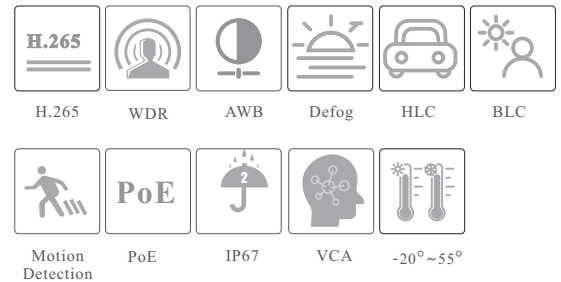

## SPECIFICATIONS

Specifications	Model	SM-IPN2410L
<b>Camera</b>		
Image Sensor		1 / 2.8" CMOS
Image Size		1920×1080
Electronic Shutter		1 s ~ 1 / 100000 s
Iris Type		Fixed Iris
Min. Illumination		0.0126lux @F1.2, AGC ON; 0 lux with IR 0.0462 lux @ F2.2, AGC ON; 0 lux with IR
Lens		2.8 mm @F2.2, H.FoV: 102°; V.FoV:54.7°; D.FoV:124.4° 3.6 mm @F2.2, H.FoV: 86.1°; V.FoV:46°; D.FoV:104°
Focus		Fixed
Lens Mount		M12
Wide Dynamic Range		Digital WDR
BLC		Yes
HLC		Yes
Defog		Yes
Digital NR		3D DNR
Angle Adjustment		Pan: 0°~360°; Tilt:0°~80°; Rotation: 0°~360°
<b>Image</b>		
Video Compression		H.265 / H.264
H.265 Compression Standard		Main Profile@Leve4.1 High Tier
Resolution		1080P ( 1920 × 1080 ) , 720P ( 1280 × 720 ) , D1, CIF
Main Stream		60Hz : 1080P/720P(1~30fps); 50Hz : 1080P/720P(1~25fps)
Sub Stream		60Hz : D1/CIF(1~30fps); 50Hz: D1/CIF/(1~25fps)
Bit Rate		64 Kbps ~ 4 Mbps
Bit Rate Type		VBR / CBR
Image Settings		ROI, Saturation, Brightness, Hue, Contrast, Wide Dynamic, Sharpness, NR, etc. adjustable through client software or web browser
ROI		Each ROI to be configured separately
<b>Interfaces</b>		
Network		RJ45
Video Output		No
Audio		No
Storage		No
Reset		No
<b>Functions</b>		
Remote Monitoring		Web browsing, CMS remote control
Online Connection		Support simultaneous monitoring for up to 3 users; Support multi-stream real time transmission
Network Protocol		UDP, IPv4, IPv6, DHCP, NTP, RTSP, PPPoE, DDNS, SMTP, FTP, 802.1x, UPnP, HTTP, HTTPS, QoS
Interface Protocol		ONVIF
Storage		Network remote storage
Smart Alarm		Motion detection
Intelligent Analytics		Region intrusion detection, video blur detection, scene change detection, line crossing detection
General Function		Watermark, IP address filtering, video mask, heartbeat, illegal login lock
PoE		Yes, IEEE802.3af
IR Distance		20m
Ingress Protection		IP67