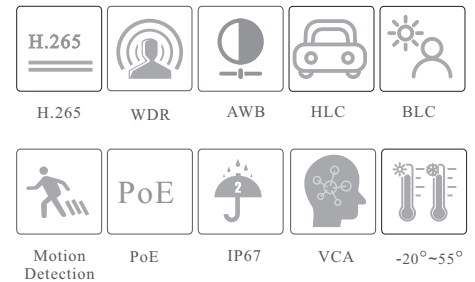

CAMERA

SM-IPN4410L

4MP IR Water-proof Bullet
Network Camera

- H.265 /H.264/MJPEG coding
- Max.resolution: 4MP (2560 × 1440)
- ICR auto switch, true day / night vision
- 3D DNR, Digital WDR, HLC, BLC, smart IR, etc.
- ROI coding
- 10~20m IR night view distance
- DC12V/PoE power supply
- IP 67 ingress protection
- Support three streams
- Support remote monitoring by smart phones& tablet PCs with iOS and Android OS
- Intelligent analytics