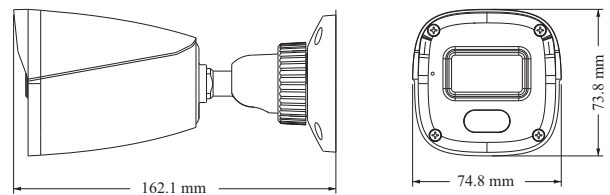

PoE	Yes
IR Distance	10 ~ 20 m
Ingress Protection	IP67
Others	
Power Supply	DC12V/PoE
Power Consumption	< 3.5W
Operating Environment	- 20 °C ~ 55 °C (-4°F~131°F); Humidity: less than 95 % (non-condensing)
Storage Environment	- 20 °C ~ 60°C (-22°F~140°F), Humidity: less than 95 % (non-condensing)
Dimensions (mm)	162.1 × 74.8 × 73.8
Weight (net)	Approx. 0.24KG
Installation	Ceiling mounting; Wall mounting
Certificate	CE, FCC
Environmental Protection	Complies with Directive EU RoHS, WEEE(2012/19/EU) , directive 94/62/EC and REACH(EC1907/2006)

DIMENSIONS