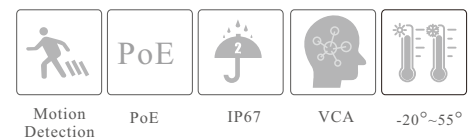

SPECIFICATIONS

Specifications	Model	SM-IPN4510DL			
Camera					
Image Sensor	1 / 3 "CMOS				
Image Size	2560×1440				
Electronic Shutter	1 / 3s ~ 1 / 100000s				
Iris Type	Fixed Iris				
Min. Illumination	0.09 lux @F2.2, AGC ON; 0 lux (Illuminator on)				
Lens	2.8mm@F2.2, Horizontal FoV: 96°; Vertical FoV: 53.7°; Diagonal FoV: 112°				
Focus	Fixed				
Lens Mount	M12				
Day&Night	ICR				
Wide Dynamic Range	Digital WDR				
BLC	Yes				
HLC	Yes				
Digital NR	Yes				
S/N Ratio	≥50dB				
Angle Adjustment	Pan: 0°~360°; Tilt: 0°~75°; Rotation: 0°~360°				
DORI Distance					
Lens	Detect	Observe	Recognize	Identify	
2.8mm	57m(187ft)	23m(75ft)	11m(36ft)	6m(20ft)	
Image					
Video Compression	Main stream: H.265+ / H.265 / H.264 + / H.264 Sub stream: H.265+ / H.265 / H.264 + / H.264 / MJPEG				
H.265 Compression Standard	Main Profile@Leve4.1 High Tier				
Resolution	4MP (2560 × 1440), 3MP (2304 × 1296), 1080P (1920 × 1080), 720P (1280 × 720), D1, VGA (640×480), 480×240, CIF				
Main Stream	4MP/ 3MP/1080P/720P (60Hz: 1~30fps; 50Hz: 1~25fps)				
Sub Stream	D1/VGA/480×240/CIF (60Hz: 1~30fps; 50Hz: 1~25fps)				
Bit Rate	64 Kbps ~ 3 Mbps				
Bit Rate Type	VBR / CBR				
Audio Compression	G711A/U				
Image Settings	ROI, Saturation, Brightness, Hue, Contrast, Wide Dynamic, Sharpness, Image Mirror, Image Flip, NR, etc. adjustable through client software or web browser				
ROI	Each ROI to be configured separately				
Interfaces					
Network	RJ45				
Video Output	No				
Audio	1CH built-in MIC				
Storage	No				
Reset	No				
Functions					
Remote Monitoring	Web browser /NVR/NVMS2.X/Mobile APP				
Web Browser	IE 11 (plug-in required)/Chrome 89.0+/Edge 89.0+/Firefox 87.0+/Safari 14.0+				
Online Connection	Support simultaneous monitoring for up to 3 users; Support multi-stream real time transmission				
Network Protocol	UDP, IPv4, IPv6, DHCP, NTP, RTSP, 802.1x, HTTP				
Interface Protocol	ONVIF				
Storage	Network remote storage				
Motion Detection	Support smart motion detection; filtering motion alarm triggered by other target types except humans.				
Smart Event	(Human) region intrusion detection, (human)line crossing detection				
General Function	Watermark, video mask, heartbeat, corridor pattern				
Security	Video encryption, firmware encryption, configuration encryption, illegal login lock, IP address filtering, 802.1x authentication, basic and digest authentication for HTTP				