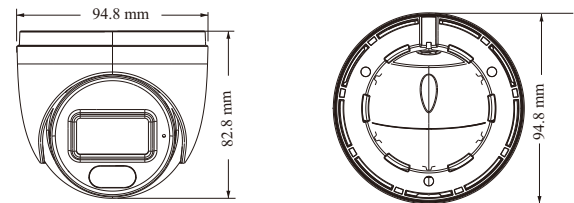

PoE	Yes, IEEE802.3af	No
Supplement Light Range	IR range: 10 ~ 20 m; white light range: 10 ~ 20 m	
Ingress Protection	IP67	
Others		
Power Supply	DC12V/PoE	DC12V
Power Consumption	< 5W	< 4W
Operating Environment	- 20 °C ~ 55 °C (-4°F~131°F); Humidity: less than 95 % (non-condensing)	
Storage Environment	- 20 °C ~ 60°C (-4°F~140°F), Humidity: less than 95 % (non-condensing)	
Dimensions (mm)	Φ 94.8 × 82.8	
Weight (net)	Approx. 0.28KG	
Installation	Ceiling mounting; Wall mounting	
Certificate	CE, FCC	
Environmental Protection	Complies with Directive EU RoHS, WEEE(2012/19/EU), directive 94/62/EC and REACH(EC1907/2006)	

DIMENSIONS