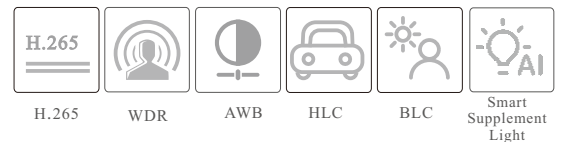

CAMERA

SM-IPN4510DL

4MP Dual Illumination Water-proof
Turret Network Camera

- H.265+ /H.265 /H.264+ /H.264/MJPEG coding
- Max. resolution: 4MP (2560 × 1440)
- Auto day/night switch
- 3D DNR, WDR, HLC, BLC, etc.
- ROI coding
- Support smart supplement light
- 10~20m white light view distance; 10~20m IR view distance
- DC12V/PoE power supply
- IP 67 ingress protection
- Support dual streams
- Support remote monitoring by smart phones& tablet PCs with iOS and Android OS
- Support line crossing detection & region intrusion detection
- Support SMD

PoE	Yes, IEEE802.3af	No
Supplement Light Range	IR range: 10 ~ 20 m; white light range: 10 ~ 20 m	
Ingress Protection	IP67	
Others		
Power Supply	DC12V/PoE	DC12V
Power Consumption	< 5W	< 4W
Operating Environment	- 20 °C ~ 55 °C (-4°F~131°F); Humidity: less than 95 % (non-condensing)	
Storage Environment	- 20 °C ~ 60°C (-4°F~140°F), Humidity: less than 95 % (non-condensing)	
Dimensions (mm)	Φ 94.8 × 82.8	
Weight (net)	Approx. 0.28KG	
Installation	Ceiling mounting; Wall mounting	
Certificate	CE, FCC	
Environmental Protection	Complies with Directive EU RoHS, WEEE(2012/19/EU), directive 94/62/EC and REACH(EC1907/2006)	