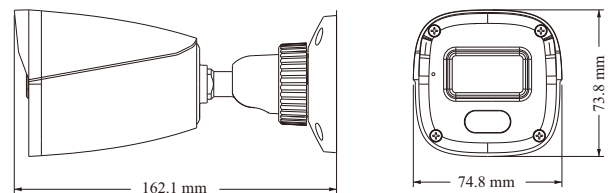

## 2MP Full-Color Bullet Network Camera

- 2MP (1920 × 1080) H.265 coding
- Max.resolution: 1920 × 1080
- 10~ 20m white light view distance
- 24/7 full color imaging
- 3D DNR, digital WDR, HLC, BLC, defog
- 1CH built-in microphone
- DC12V/PoE power supply
- IP 67 ingress protection
- Support dual streams
- Support mobile surveillance by smart phones with iOS and Android OS
- Intelligent analytics: video exception detection, line crossing detection and region intrusion detection

### DIMENSIONS