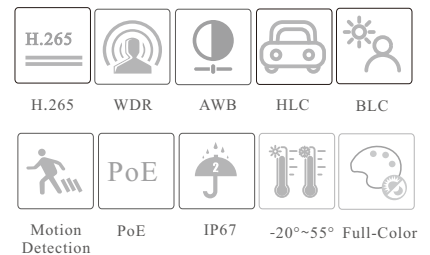

## 2MP Full-Color Bullet Network Camera

- 2MP (1920 × 1080) H.265 coding
- Max.resolution: 1920 × 1080
- 10~ 20m white light view distance
- 24/7 full color imaging
- 3D DNR, digital WDR, HLC, BLC, defog
- 1CH built-in microphone
- DC12V/PoE power supply
- IP 67 ingress protection
- Support dual streams
- Support mobile surveillance by smart phones with iOS and Android OS
- Intelligent analytics: video exception detection, line crossing detection and region intrusion detection