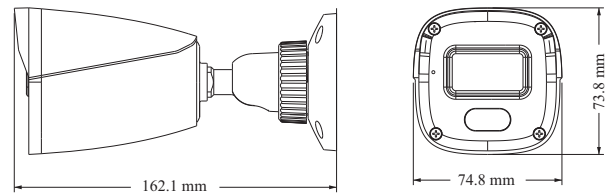

Others

Power Supply	DC12V/PoE
Power Consumption	< 4.5W
Operating Environment	- 20 °C ~ 55 °C (-4°F~131°F); Humidity: less than 95 % (non-condensing)
Storage Environment	- 20 °C ~ 60°C (-4°F~140°F); Humidity: less than 95 % (non-condensing)
Dimensions (mm)	162.1 × 74.8 × 73.8
Weight (net)	Approx. 0.24KG
Installation	Ceiling mounting; Wall mounting
Certificate	CE, FCC
Environmental Protection	Complies with Directive EU RoHS, WEEE(2012/19/EU) , directive 94/62/EC and REACH(EC1907/2006)

DIMENSIONS