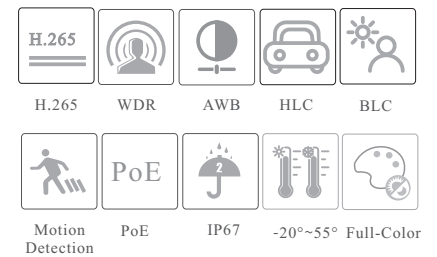

## 2MP Full-Color Bullet Network Camera

- 2MP ( 1920 × 1080 ) H.265 full real time coding
- Max. resolution: 1920 × 1080
- 10~ 20m white light view distance
- 24/7 full color imaging
- 3D DNR, digital WDR, HLC, BLC, Defog
- DC12V/PoE power supply
- IP 67 ingress protection
- Support dual streams
- Support mobile surveillance by smart phones with iOS and Android OS
- Intelligent analytics: video blur detection, scene change detection, line crossing detection and region intrusion detection