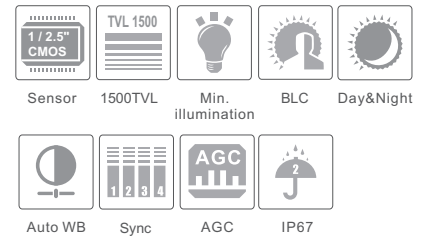

# SM-AR512M

5MP HD Analog IR Bullet Camera

- 5MP 20fps/4MP real-time image, high resolution, true color
- AHD / TVI / CVI standard and lossless video output
- Up to 1500 TVL resolution
- CMOS progressive scan, perfectly capturing the moving object
- Support OSD menu
- High speed, long distance and real time transmission
- Auto color to B / W at low illumination
- Support ICR switch, true day / night
- 10 ~ 20m IR night view distance
- IP67 ingress protection
- Support COC

# SM-AR512M

5MP HD Analog IR  
Bullet Camera

## SPECIFICATIONS

Model	SM-AR512M
<b>Specifications</b>	
<b>Camera</b>	
Image Sensor	1 / 2.5 "CMOS
Resolution	5MP
Image Size	2560 x 1936
Video Output	AHD / TVI / CVI
Image System	PAL / NTSC
Electronic Shutter	Auto
IR Distance	10 ~ 20 m
Frame Rate	5MP@20fps/4MP@30fps
Min. Illumination	Color: 0.01lux@F1.2, AGC ON; B/W: 0 lux with IR
Lens	3.6 mm
Lens Mount	M12
S / N Ratio	≥52dB ( AGC OFF )
Ingress Protection	IP 67
<b>Functions</b>	
Function Control	OSD ( COC Control )
Day & Night	ICR
Digital WDR	Yes
Digital NR	Yes, 2D DNR
Global Exposure	Yes
Central Exposure	No
AGC	Yes
Auto White Balance	Yes
BLC	Yes
Front Light Compensation	No
Contrast	Yes
Sharpness	Yes
Smart IR	No
Image Setting	Yes
Defect Correction	Auto
Language	Chinese and English
Angle Adjustment	Pan: 0°~360°; Tilt: 0°~80°; Rotation: 0°~360°
<b>Others</b>	
Power Supply	DC12V ( ± 15% )
Power Consumption	IR OFF : < 1W; IR ON : < 3W
Working Environment	- 10 °C ~ 40 °C, 10 % ~ 90 % ( relative humidity )
Dimensions ( mm )	162.1x 74.8 x 73.8