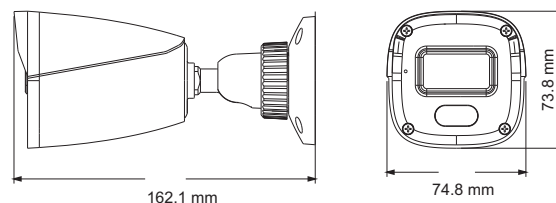

# SM-AR512M

5MP HD Analog IR Bullet Camera

- 5MP 20fps/4MP real-time image, high resolution, true color
- AHD / TVI / CVI standard and lossless video output
- Up to 1500 TVL resolution
- CMOS progressive scan, perfectly capturing the moving object
- Support OSD menu
- High speed, long distance and real time transmission
- Auto color to B / W at low illumination
- Support ICR switch, true day / night
- 10 ~ 20m IR night view distance
- IP67 ingress protection
- Support COC

## SPECIFICATIONS

Model	SM-AR512M
<b>Specifications</b>	
<b>Camera</b>	
Image Sensor	1 / 2.5 "CMOS
Resolution	5MP
Image Size	2560 x 1936
Video Output	AHD / TVI / CVI
Image System	PAL / NTSC
Electronic Shutter	Auto
IR Distance	10 ~ 20 m
Frame Rate	5MP@20fps/4MP@30fps
Min. Illumination	Color: 0.01lux@F1.2, AGC ON; B/W: 0 lux with IR
Lens	3.6 mm
Lens Mount	M12
S / N Ratio	≥52dB ( AGC OFF )
Ingress Protection	IP 67
<b>Functions</b>	
Function Control	OSD ( COC Control )
Day & Night	ICR
Digital WDR	Yes
Digital NR	Yes, 2D DNR
Global Exposure	Yes
Central Exposure	No
AGC	Yes
Auto White Balance	Yes
BLC	Yes
Front Light Compensation	No
Contrast	Yes
Sharpness	Yes
Smart IR	No
Image Setting	Yes
Defect Correction	Auto
Language	Chinese and English
Angle Adjustment	Pan: 0°~360°; Tilt: 0°~80°; Rotation: 0°~360°
<b>Others</b>	
Power Supply	DC12V ( ± 15% )
Power Consumption	IR OFF : < 1W; IR ON : < 3W
Working Environment	- 10 °C ~ 40 °C, 10 % ~ 90 % ( relative humidity )
Dimensions ( mm )	162.1x 74.8 x 73.8

## DIMENSIONS