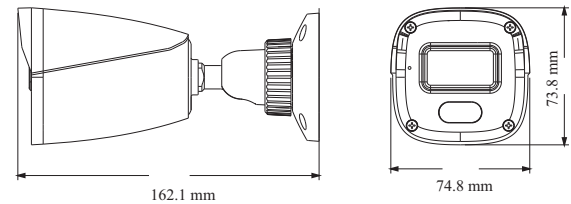

# SM-AR212H

2MP HD Analog IR Bullet Camera

- 1080P real-time image, high resolution, true color
- AHD / TVI / CVI lossless HD video output
- Support 960H CVBS output
- Up to 1000 TVL resolution
- CMOS progressive scan, perfectly capturing the moving object
- Support OSD menu
- High speed, long distance and real time transmission
- Auto color to B / W at low illumination
- Support ICR switch, true day / night, digital WDR
- Support noise reduction function
- 10 ~20m IR night view distance
- IP67
- Support COC

### SPECIFICATIONS

Model	SM-AR212H
<b>Specifications</b>	
<b>Camera</b>	
Image Sensor	1 / 2.8 "CMOS
Resolution	2MP
Image Size	1920 x 1080
Video Output	AHD / TVI / CVI / CVBS
Image System	PAL / NTSC
Electronic Shutter	Auto
IR Distance	10 ~20 m
Frame Rate	30fps(60Hz); 25fps (50Hz)
Min. Illumination	0.005lux@ F1.2, AGC ON; 0 lux IR
Lens	2.8mm
Lens Mount	M12
S / N Ratio	≥52dB ( AGC OFF )
Ingress Protection	IP 67
<b>Functions</b>	
Function Control	OSD ( COC Control )
Smart IR	Yes
Day & Night	ICR
Digital WDR	Yes
Digital DNR	Yes, 2D DNR
AGC	Yes
Auto White Balance	Yes
BLC	Yes
Front Light Compensation	NO
Defog	NO
HLC	Yes
Sharpness	Yes
Mirror	NO
Image Setting	Yes
Defect Correction	Auto
Language	Chinese and English
Angle Adjustment	Pan: 0°~360°; Tilt: 0°~80°; Rotation: 0°~360°
<b>Others</b>	
Power Supply	DC12V ( ± 15% )
Power Consumption	IR OFF : < 1W; IR ON : < 4W
Working Environment	- 30 °C ~ 50 °C, 10 % ~ 90 % (relative humidity)
Dimensions ( mm )	162.1 × 74.8 × 73.8
Weight ( net )	Approx. 0.37KG

### DIMENSIONS