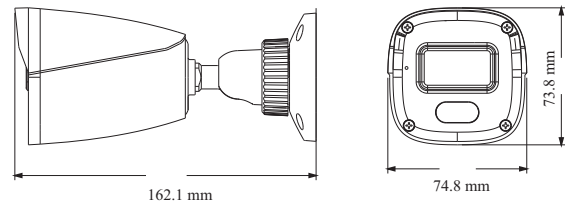

CAMERA

SM-AR212MCV

2MP Full-color HD Analog Bullet Camera

- 1080P real-time image, high resolution, true color
- AHD / TVI / CVI lossless HD video output
- Support 960H CVBS output
- Up to 1000 TVL resolution
- CMOS progressive scan, perfectly capturing the moving object
- Support OSD menu
- High speed, long distance and real time transmission
- 24/7 full color imaging
- LED can be turned on or off automatically
- Support noise reduction function
- 10 ~ 20m LED distance
- IP67
- Support COC

SPECIFICATIONS

Model	SM-AR212MCV
Specifications	
Camera	
Image Sensor	1 / 2.8 "CMOS
Resolution	2MP
Image Size	1920 x 1080
Video Output	AHD / TVI / CVI / CVBS
Image System	PAL / NTSC
Electronic Shutter	Auto
LED Distance	10 ~ 20 m
Frame Rate	30fps(60Hz); 25fps (50Hz)
Min. Illumination	0 lux (LED ON)
Lens	2.8mm
Lens Mount	M12
S / N Ratio	≥52dB (AGC OFF)
Ingress Protection	IP 67
Functions	
Function Control	OSD (COC Control)
Smart LED	Manual or Auto mode
ICR	NO
Digital WDR	Yes
Digital DNR	Yes, 2D DNR
AGC	Yes
Auto White Balance	Yes
BLC	Yes
Front Light Compensation	NO
Defog	NO
HLC	Yes
Sharpness	Yes
Contrast	Yes
Image Setting	Yes
Defect Correction	Auto
Language	Chinese and English
Angle Adjustment	Pan: 0°~360°; Tilt: 0°~80°; Rotation: 0°~360°
Others	
Power Supply	DC12V (± 15%)
Power Consumption	LED OFF : < 1W; LED ON : < 4W
Working Environment	- 30 °C ~ 50 °C, 10 % ~ 90 % (relative humidity)
Dimensions (mm)	162.1 × 74.8 × 73.8
Weight (net)	Approx. 0.37KG

DIMENSIONS

AVAILABLE ACCESSORIES

AVAILABLE MODEL

Available Model	SM-AR212MCV
-----------------	-------------