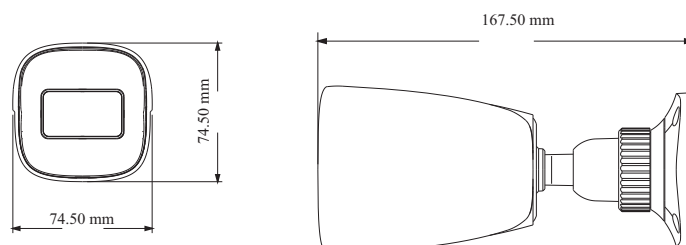

## 2MP HD Analog IR Bullet Camera

- 1080P real-time image, high resolution, true color
- AHD / TVI / CVI / CVBS standard and lossless video output
- Up to 1000 TVL resolution
- CMOS progressive scan, perfectly capture the moving object
- Support OSD menu
- High speed, long distance and real time transmission
- Auto color to B / W at low illumination
- Support ICR switch, true day / night, digital WDR
- Support noise reduction function
- 20 ~ 30m IR night view distance
- IP67
- Support COC

### SPECIFICATIONS

Model	SM-AR222H
<b>Specifications</b>	
<b>Camera</b>	
Image Sensor	1 / 2.8 "CMOS
Resolution	2MP
Image Size	1920 x 1080
Video Output	AHD / TVI / CVI / CVBS
Image System	PAL / NTSC
Electronic Shutter	Auto; 1 / 50s ~ 1 / 100000s ( PAL ); 1 / 60s ~ 1 / 100000s ( NTSC )
IR Distance	20 ~ 30 m
Frame Rate	30fps(60Hz); 25fps (50Hz)
Min. Illumination	0.005lux@ F1.2, AGC ON; 0 lux IR
Lens	2.8 mm
Lens Mount	M12
S / N Ratio	≥52dB ( AGC OFF )
Ingress Protection	IP 67
<b>Functions</b>	
Function Control	OSD ( COC Control )
Day & Night	ICR
Digital WDR	Yes
Digital DNR	Yes, 2D DNR
AGC	Yes
Auto White Balance	Yes
BLC	Yes
Front Light Compensation	No
Defog	No
HLC	Yes
Sharpness	Yes
Mirror	No
Smart IR	Yes
Image Setting	Yes
Defect Correction	Auto
Language	Chinese and English
Angle Adjustment	Pan: 0°~360°; Tilt: 0°~80°; Rotation: 0°~360°
<b>Others</b>	
Power Supply	DC12V ( ± 10% )
Power Consumption	IR OFF : < 1W; IR ON : < 4W
Working Environment	- 30 °C ~ 50 °C, 10 % ~ 90 % (relative humidity)
Dimensions ( mm )	167.5 x 74.5 x 74.5
Weight ( net )	Approx. 0.37KG

### DIMENSIONS