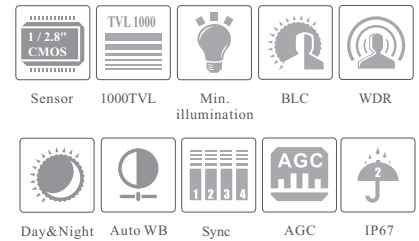

CAMERA

## 2MP HD Analog IR Bullet Camera

- 1080P real-time image, high resolution, true color
- AHD / TVI / CVI / CVBS standard and lossless video output
- Up to 1000 TVL resolution
- CMOS progressive scan, perfectly capture the moving object
- Support OSD menu
- High speed, long distance and real time transmission
- Auto color to B / W at low illumination
- Support ICR switch, true day / night, digital WDR
- Support noise reduction function
- 20 ~ 30m IR night view distance
- IP67
- Support COC

### SPECIFICATIONS

Model	SM-AR222H
<b>Specifications</b>	
<b>Camera</b>	
Image Sensor	1 / 2.8 "CMOS
Resolution	2MP
Image Size	1920 x 1080
Video Output	AHD / TVI / CVI / CVBS
Image System	PAL / NTSC
Electronic Shutter	Auto; 1 / 50s ~ 1 / 100000s ( PAL ); 1 / 60s ~ 1 / 100000s ( NTSC )
IR Distance	20 ~ 30 m
Frame Rate	30fps(60Hz); 25fps (50Hz)
Min. Illumination	0.005lux@ F1.2, AGC ON; 0 lux IR
Lens	2.8 mm
Lens Mount	M12
S / N Ratio	≥52dB ( AGC OFF )
Ingress Protection	IP 67
<b>Functions</b>	
Function Control	OSD ( COC Control )
Day & Night	ICR
Digital WDR	Yes
Digital DNR	Yes, 2D DNR
AGC	Yes
Auto White Balance	Yes
BLC	Yes
Front Light Compensation	No
Defog	No
HLC	Yes
Sharpness	Yes
Mirror	No
Smart IR	Yes
Image Setting	Yes
Defect Correction	Auto
Language	Chinese and English
Angle Adjustment	Pan: 0°~360°; Tilt: 0°~80°; Rotation: 0°~360°
<b>Others</b>	
Power Supply	DC12V ( ± 10% )
Power Consumption	IR OFF : < 1W; IR ON : < 4W
Working Environment	- 30 °C ~ 50 °C, 10 % ~ 90 % (relative humidity)
Dimensions ( mm )	167.5 x 74.5 x 74.5
Weight ( net )	Approx. 0.37KG