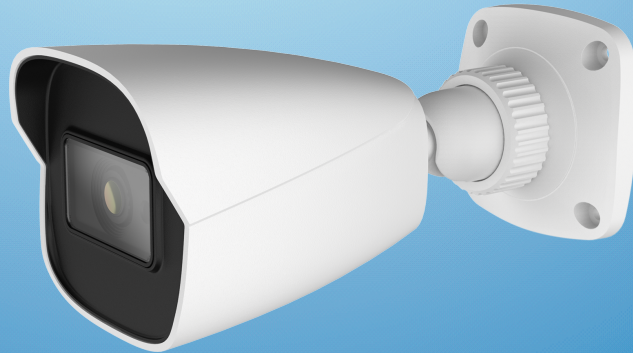

CAMERA

# SM-AR222H

## 2MP HD Analog IR Bullet Camera

- 1080P real-time image, high resolution, true color
- AHD / TVI / CVI / CVBS standard and lossless video output
- Up to 1000 TVL resolution
- CMOS progressive scan, perfectly capture the moving object
- Support OSD menu
- High speed, long distance and real time transmission
- Auto color to B / W at low illumination
- Support ICR switch, true day / night, digital WDR
- Support noise reduction function
- 20 ~ 30m IR night view distance
- IP67
- Support COC

## 2MP HD Analog IR Bullet Camera