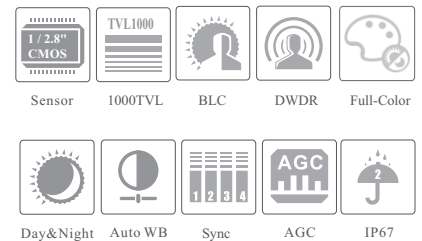

CAMERA

SM-AR224MCVA

2MP Full-color HD Analog Bullet Camera

- 1080P real-time image, high resolution, true color
- AHD / TVI / CVI lossless HD video output
- Support 960H CVBS output
- Up to 1000 TVL resolution
- CMOS progressive scan, perfectly capturing the moving object
- Support OSD menu
- High speed, long distance and real time transmission
- 24/7 full color imaging
- LED can be turned on or off automatically
- Support noise reduction function
- 20~30m LED distance
- IP67
- Support coaxial audio transmission
- Support COC

SPECIFICATIONS

Model	SM-AR224MCVA
Specifications	
Camera	
Image Sensor	1 / 2.8 "CMOS
Resolution	2MP
Image Size	1920 x 1080
Video Output	AHD / TVI / CVI / CVBS
Audio	1CH built-in MIC
Image System	PAL / NTSC
Electronic Shutter	Auto
LED Distance	20 ~ 30 m
Frame Rate	30fps(60Hz); 25fps (50Hz)
Min. Illumination	0 lux (LED ON)
Lens	2.8mm
Lens Mount	M12
S / N Ratio	≥52dB (AGC OFF)
Ingress Protection	IP 67
Functions	
Function Control	OSD (COC Control)
Smart LED	Manual or Auto mode
ICR	NO
Digital WDR	Yes
Digital DNR	Yes, 2D DNR
AGC	Yes
Auto White Balance	Yes
BLC	Yes
Front Light Compensation	NO
Defog	NO
HLC	Yes
Sharpness	Yes
Contrast	Yes
Image Setting	Yes
Defect Correction	Auto
Language	Chinese and English
Angle Adjustment	Pan: 0°~360°; Tilt: 0°~80°; Rotation: 0°~360°
Others	
Power Supply	DC12V (± 15%)
Power Consumption	LED OFF : < 1W; LED ON : < 4W
Working Environment	- 30 °C ~ 50 °C, 10 % ~ 90 % (relative humidity)
Dimensions (mm)	165.7 × 69 × 69
Weight (net)	Approx. 0.37KG