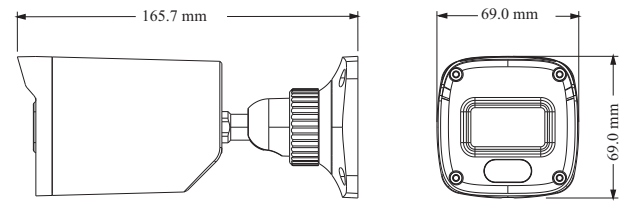

CAMERA

SM-AR224MCVA

2MP Full-color HD Analog Bullet Camera

- 1080P real-time image, high resolution, true color
- AHD / TVI / CVI lossless HD video output
- Support 960H CVBS output
- Up to 1000 TVL resolution
- CMOS progressive scan, perfectly capturing the moving object
- Support OSD menu
- High speed, long distance and real time transmission
- 24/7 full color imaging
- LED can be turned on or off automatically
- Support noise reduction function
- 20~30m LED distance
- IP67
- Support coaxial audio transmission
- Support COC

SPECIFICATIONS

Model	SM-AR224MCVA
Specifications	
Camera	
Image Sensor	1 / 2.8 "CMOS
Resolution	2MP
Image Size	1920 x 1080
Video Output	AHD / TVI / CVI / CVBS
Audio	1CH built-in MIC
Image System	PAL / NTSC
Electronic Shutter	Auto
LED Distance	20 ~ 30 m
Frame Rate	30fps(60Hz); 25fps (50Hz)
Min. Illumination	0 lux (LED ON)
Lens	2.8mm
Lens Mount	M12
S / N Ratio	≥52dB (AGC OFF)
Ingress Protection	IP 67
Functions	
Function Control	OSD (COC Control)
Smart LED	Manual or Auto mode
ICR	NO
Digital WDR	Yes
Digital DNR	Yes, 2D DNR
AGC	Yes
Auto White Balance	Yes
BLC	Yes
Front Light Compensation	NO
Defog	NO
HLC	Yes
Sharpness	Yes
Contrast	Yes
Image Setting	Yes
Defect Correction	Auto
Language	Chinese and English
Angle Adjustment	Pan: 0°~360°; Tilt: 0°~80°; Rotation: 0°~360°
Others	
Power Supply	DC12V (± 15%)
Power Consumption	LED OFF : < 1W; LED ON : < 4W
Working Environment	- 30 °C ~ 50 °C, 10 % ~ 90 % (relative humidity)
Dimensions (mm)	165.7 × 69 × 69
Weight (net)	Approx. 0.37KG

DIMENSIONS

AVAILABLE ACCESSORIES

AVAILABLE MODEL

Available Model	SM-AR224MCVA
-----------------	--------------