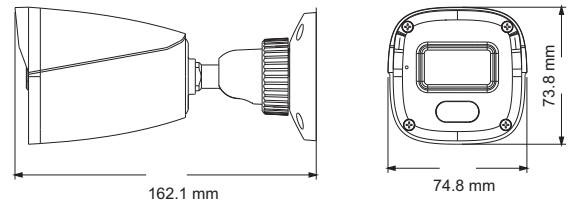

# SM-AR512MA

5MP HD Analog IR Bullet Camera

- 5MP 20fps/4MP real-time image, high resolution, true color
- AHD / TVI / CVI standard and lossless video output
- Up to 1500 TVL resolution
- CMOS progressive scan, perfectly capturing the moving object
- Support OSD menu
- High speed, long distance and real time transmission
- Auto color to B / W at low illumination
- Support ICR switch, true day / night
- 10 ~ 20m IR night view distance
- IP67 ingress protection
- Support COC
- Support coaxial audio transmission (Temporarily only valid in TVI signal mode)

### SPECIFICATIONS

Model	SM-AR512MA
<b>Specifications</b>	
<b>Camera</b>	
Image Sensor	1 / 2.5 "CMOS
Resolution	5MP
Image Size	2560 x 1936
Video Output	AHD / TVI / CVI
Audio	1CH built-in MIC
Image System	PAL / NTSC
Electronic Shutter	Auto
IR Distance	10 ~20 m
Frame Rate	5MP@20fps/4MP@30fps
Min. Illumination	Color: 0.01lux@F1.2, AGC ON; B/W: 0 lux with IR
Lens	3.6 mm
Lens Mount	M12
S / N Ratio	≥52dB ( AGC OFF )
Ingress Protection	IP 67
<b>Functions</b>	
Function Control	OSD ( COC Control )
Day & Night	ICR
Digital WDR	Yes
Digital NR	Yes, 2D DNR
Global Exposure	Yes
Central Exposure	No
AGC	Yes
Auto White Balance	Yes
BLC	Yes
Front Light Compensation	No
Contrast	Yes
Sharpness	Yes
Smart IR	No
Image Setting	Yes
Defect Correction	Auto
Language	English
Angle Adjustment	Pan: 0°~360°; Tilt: 0°~80°; Rotation: 0°~360°
<b>Others</b>	
Power Supply	DC12V ( ± 15% )
Power Consumption	IR OFF : < 1W; IR ON : < 3W
Working Environment	- 10 °C ~ 40 °C, 10 % ~ 90 % ( relative humidity )
Dimensions ( mm )	162.1x 74. 8 x 73.8

### DIMENSIONS