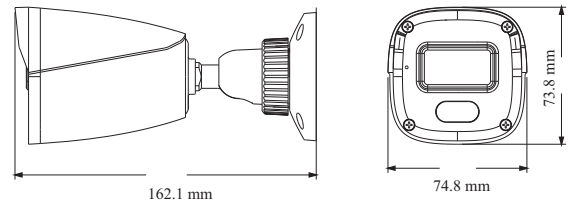

SM-AR512MCVA

CAMERA

5MP Full-color HD Analog Bullet Camera

- 5MP 20fps/4MP real-time image, high resolution, true color
- AHD / TVI / CVI standard and lossless video output
- Up to 1500 TVL resolution
- CMOS progressive scan, perfectly capturing the moving object
- DWDR
- Support OSD menu
- High speed, long distance and real time transmission
- LED can be turned on or off automatically
- 24/7 full color image
- 10 ~ 20m LED view distance
- IP67 ingress protection
- Support COC
- Support coaxial audio transmission (Temporarily only valid in TVI signal mode)

SM-AR512MCVA

5MP Full-color HD
Analog Bullet Camera

SPECIFICATIONS

Model	SM-AR512MCVA
Specifications	
Camera	
Image Sensor	1 / 2.5 "CMOS
Resolution	5MP
Image Size	2560 x 1936
Video Output	AHD / TVI / CVI
Audio	1CH built-in MIC
Image System	PAL / NTSC
Electronic Shutter	Auto
LED Distance	10 ~ 20 m
Frame Rate	5MP@20fps/4MP@30fps
Min. Illumination	0 lux (LED ON)
Lens	3.6 mm
Lens Mount	M12
S / N Ratio	≥52dB (AGC OFF)
Ingress Protection	IP 67
Functions	
Function Control	OSD (COC Control)
Smart LED	Manual or Auto mode
Digital WDR	Yes
Digital NR	Yes, 2D DNR
Global Exposure	Yes
Central Exposure	No
AGC	Yes
Auto White Balance	Yes
BLC	Yes
Front Light Compensation	No
Contrast	Yes
Sharpness	Yes
Image Setting	Yes
Defect Correction	Auto
Language	Chinese and English
Angle Adjustment	Pan: 0°~360°; Tilt: 0°~80°; Rotation: 0°~360°
Others	
Power Supply	DC12V (± 15%)
Power Consumption	LED OFF : < 1W; LED ON : < 3W
Working Environment	- 10 °C ~ 40 °C, 10 % ~ 90 % (relative humidity)
Dimensions (mm)	162.1 x 74.8 x 73.8

DIMENSIONS

AVAILABLE ACCESSORIES

AVAILABLE MODEL

Available Model	SM-AR512MCVA
-----------------	--------------