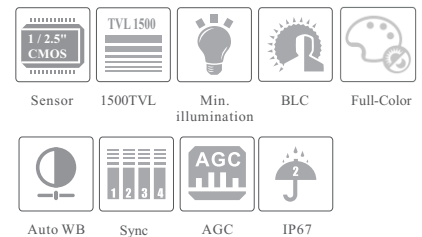

SM-AR512MCVA

CAMERA

5MP Full-color HD Analog Bullet Camera

- 5MP 20fps/4MP real-time image, high resolution, true color
- AHD / TVI / CVI standard and lossless video output
- Up to 1500 TVL resolution
- CMOS progressive scan, perfectly capturing the moving object
- DWDR
- Support OSD menu
- High speed, long distance and real time transmission
- LED can be turned on or off automatically
- 24/7 full color image
- 10 ~ 20m LED view distance
- IP67 ingress protection
- Support COC
- Support coaxial audio transmission (Temporarily only valid in TVI signal mode)

SM-AR512MCVA

5MP Full-color HD
Analog Bullet Camera

SPECIFICATIONS

Model	SM-AR512MCVA
Specifications	
Camera	
Image Sensor	1 / 2.5 "CMOS
Resolution	5MP
Image Size	2560 x 1936
Video Output	AHD / TVI / CVI
Audio	1CH built-in MIC
Image System	PAL / NTSC
Electronic Shutter	Auto
LED Distance	10 ~ 20 m
Frame Rate	5MP@20fps/4MP@30fps
Min. Illumination	0 lux (LED ON)
Lens	3.6 mm
Lens Mount	M12
S / N Ratio	≥52dB (AGC OFF)
Ingress Protection	IP 67
Functions	
Function Control	OSD (COC Control)
Smart LED	Manual or Auto mode
Digital WDR	Yes
Digital NR	Yes, 2D DNR
Global Exposure	Yes
Central Exposure	No
AGC	Yes
Auto White Balance	Yes
BLC	Yes
Front Light Compensation	No
Contrast	Yes
Sharpness	Yes
Image Setting	Yes
Defect Correction	Auto
Language	Chinese and English
Angle Adjustment	Pan: 0°~360°; Tilt: 0°~80°; Rotation: 0°~360°
Others	
Power Supply	DC12V (± 15%)
Power Consumption	LED OFF : < 1W; LED ON : < 3W
Working Environment	- 10 °C ~ 40 °C, 10 % ~ 90 % (relative humidity)
Dimensions (mm)	162.1 x 74.8 x 73.8