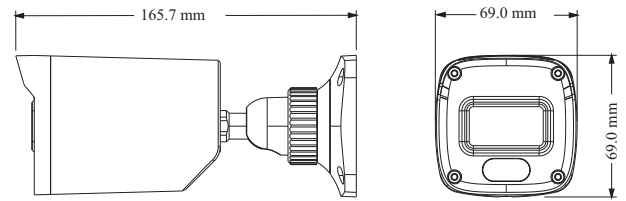

SM-AR524MCVA

5MP HD Full-Color Bullet Camera

- 5MP@20fps/4MP real time image, high resolution, true color
- AHD / TVI / CVI standard and lossless video output
- Up to 1500 TVL resolution
- CMOS progressive scan, perfectly capturing the moving object
- Support OSD menu
- Support DWDR
- High speed, long distance and real time transmission
- The LED can be automatically turned on at low illumination
- 20 ~ 30m LED view distance
- IP67 ingress protection
- Support COC
- Support coaxial audio transmission(Temporarily only valid in TVI signal mode)

SPECIFICATIONS

Model	SM-AR524MCVA
Specifications	
Camera	
Image Sensor	1 / 2.5 "CMOS
Resolution	5MP
Image Size	2560 x 1936
Video Output	AHD / TVI / CVI
Audio	1CH built-in MIC
Image System	PAL / NTSC
Electronic Shutter	Auto; 1/50s~1/1000000s(P); 1/60s~1/100000s(N)
LED View Distance	20 ~30 m
Frame Rate	5MP@20fps/4MP@30fps
Min. Illumination	0 lux with LED ON
Lens	3.6 mm
Lens Mount	M12
S / N Ratio	≥52dB (AGC OFF)
Ingress Protection	IP 67
Functions	
Function Control	OSD (COC Control)
Smart LED	Yes
Digital WDR	Yes
Digital NR	Yes, 2D DNR
Global Exposure	Yes
Central Exposure	Yes
AGC	Yes
Auto White Balance	Yes
BLC	Yes
Front Light Compensation	No
Contrast	Yes
Sharpness	Yes
Image Setting	Yes
Defect Correction	Auto
Language	Chinese and English
Angle Adjustment	Pan: 0°~360°; Tilt: 0°~80°; Rotation: 0°~360°
Others	
Power Supply	DC12V (± 10%)
Power Consumption	LED OFF : < 1.5W; LED ON : <3W
Working Environment	- 30 °C ~ 50 °C, 10 % ~ 90 % (relative humidity)
Dimensions (mm)	165.7 x 69 x 69
Weight (net)	Approx. 0.37KG

DIMENSIONS

AVAILABLE ACCESSORIES

AVAILABLE MODEL

Available Model	SM-AR524MCVA
-----------------	--------------