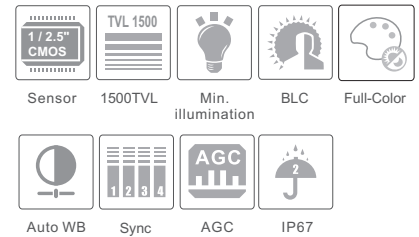

SM-AR524MCVA

5MP HD Full-Color Bullet Camera

- 5MP@20fps/4MP real time image, high resolution, true color
- AHD / TVI / CVI standard and lossless video output
- Up to 1500 TVL resolution
- CMOS progressive scan, perfectly capturing the moving object
- Support OSD menu
- Support DWDR
- High speed, long distance and real time transmission
- The LED can be automatically turned on at low illumination
- 20 ~ 30m LED view distance
- IP67 ingress protection
- Support COC
- Support coaxial audio transmission(Temporarily only valid in TVI signal mode)

SPECIFICATIONS

Model	SM-AR524MCVA
Specifications	
Camera	
Image Sensor	1 / 2.5 "CMOS
Resolution	5MP
Image Size	2560 x 1936
Video Output	AHD / TVI / CVI
Audio	1CH built-in MIC
Image System	PAL / NTSC
Electronic Shutter	Auto; 1/50s~1/1000000s(P); 1/60s~1/100000s(N)
LED View Distance	20 ~30 m
Frame Rate	5MP@20fps/4MP@30fps
Min. Illumination	0 lux with LED ON
Lens	3.6 mm
Lens Mount	M12
S / N Ratio	≥52dB (AGC OFF)
Ingress Protection	IP 67
Functions	
Function Control	OSD (COC Control)
Smart LED	Yes
Digital WDR	Yes
Digital NR	Yes, 2D DNR
Global Exposure	Yes
Central Exposure	Yes
AGC	Yes
Auto White Balance	Yes
BLC	Yes
Front Light Compensation	No
Contrast	Yes
Sharpness	Yes
Image Setting	Yes
Defect Correction	Auto
Language	Chinese and English
Angle Adjustment	Pan: 0°~360°; Tilt: 0°~80°; Rotation: 0°~360°
Others	
Power Supply	DC12V (± 10%)
Power Consumption	LED OFF : < 1.5W; LED ON : <3W
Working Environment	- 30 °C ~ 50 °C, 10 % ~ 90 % (relative humidity)
Dimensions (mm)	165.7 x 69 x 69
Weight (net)	Approx. 0.37KG