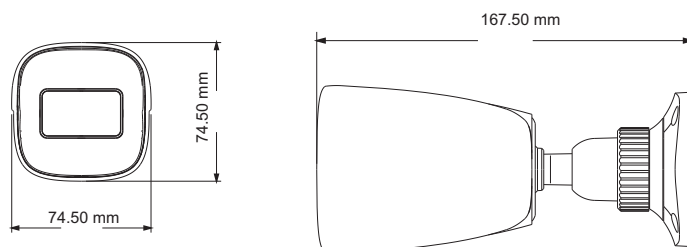

SM-AR822H

8MP HD Analog IR Bullet Camera

- 8MP@15fps/5MP@20fps/4MP@30fps high resolution, true color
- AHD / TVI / CVI standard and lossless video output
- Up to 1700 TVL resolution
- SONY CMOS progressive scan, perfectly capture the moving object
- Support OSD menu
- High speed, long distance and real time transmission
- Auto color to B / W at low illumination
- Support ICR switch, true day / night
- Support noise reduction function
- 20 ~ 30m IR night view distance
- IP67
- Support COC
- Support 960H CVBS output

SPECIFICATIONS

Model	SM-AR822H
Specifications	
Camera	
Image Sensor	1 / 2.5 " SONY CMOS
Resolution	8MP
Image Size	3840x2160
Video Output	AHD / TVI / CVI / CVBS
Image System	PAL / NTSC
Electronic Shutter	Auto
IR Distance	20 ~ 30 m
Frame Rate	15fps
Min. Illumination	Color : 0.01 lux@F1.2, AGC ON; B/W : 0 lux with IR
Lens	3.6 mm
Lens Mount	M12
S / N Ratio	≥52dB (AGC OFF)
Ingress Protection	IP 67
Functions	
Function Control	OSD (COC Control)
Day & Night	ICR
Digital WDR	No
3D NR	Yes
AGC	No
Auto White Balance	Yes
BLC	Yes
Defog	No
LSC	No
Saturation	Yes
Sharpness	Yes
Contrast	Yes
Smart IR	Yes
Image Setting	Yes
Defect Correction	Auto
Language	11 languages
Angle Adjustment	Pan: 0°~360°; Tilt: 0°~80°; Rotation: 0°~360°
Others	
Power Supply	DC12V (± 10%)
Power Consumption	IR OFF : < 2W; IR ON : < 5W
Working Environment	- 30 °C ~ 50 °C, 10 % ~ 90 % (relative humidity)
Dimensions (mm)	167.5 x 74.5 x 74.5
Weight (net)	Approx. 0.38KG

DIMENSIONS

AVAILABLE ACCESSORIES

AVAILABLE MODEL

Available Model	SM-AR822H
-----------------	-----------