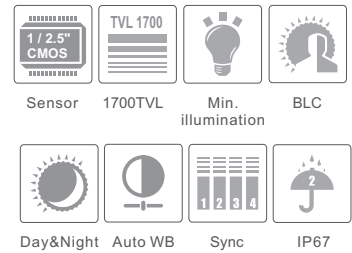

SM-AR822H

8MP HD Analog IR Bullet Camera

- 8MP@15fps/5MP@20fps/4MP@30fps high resolution, true color
- AHD / TVI / CVI standard and lossless video output
- Up to 1700 TVL resolution
- SONY CMOS progressive scan, perfectly capture the moving object
- Support OSD menu
- High speed, long distance and real time transmission
- Auto color to B / W at low illumination
- Support ICR switch, true day / night
- Support noise reduction function
- 20 ~ 30m IR night view distance
- IP67
- Support COC
- Support 960H CVBS output

SPECIFICATIONS

Model	SM-AR822H
Specifications	
Camera	
Image Sensor	1 / 2.5 " SONY CMOS
Resolution	8MP
Image Size	3840x2160
Video Output	AHD / TVI / CVI / CVBS
Image System	PAL / NTSC
Electronic Shutter	Auto
IR Distance	20 ~ 30 m
Frame Rate	15fps
Min. Illumination	Color : 0.01 lux@F1.2, AGC ON; B/W : 0 lux with IR
Lens	3.6 mm
Lens Mount	M12
S / N Ratio	≥52dB (AGC OFF)
Ingress Protection	IP 67
Functions	
Function Control	OSD (COC Control)
Day & Night	ICR
Digital WDR	No
3D NR	Yes
AGC	No
Auto White Balance	Yes
BLC	Yes
Defog	No
LSC	No
Saturation	Yes
Sharpness	Yes
Contrast	Yes
Smart IR	Yes
Image Setting	Yes
Defect Correction	Auto
Language	11 languages
Angle Adjustment	Pan: 0°~360°; Tilt: 0°~80°; Rotation: 0°~360°
Others	
Power Supply	DC12V (± 10%)
Power Consumption	IR OFF : < 2W; IR ON : < 5W
Working Environment	- 30 °C ~ 50 °C, 10 % ~ 90 % (relative humidity)
Dimensions (mm)	167.5 x 74.5 x 74.5
Weight (net)	Approx. 0.38KG