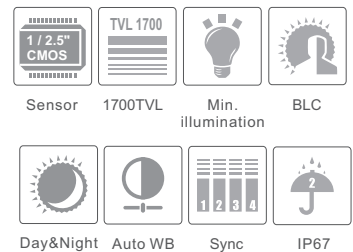

SM-AR828HZ

8MP HD Analog IR Bullet Camera

- 8MP@15fps/5MP@20fps/4MP@30fps high resolution, true color
- AHD / TVI / CVI standard and lossless video output
- Up to 1700 TVL resolution
- SONY CMOS progressive scan, perfectly capture the moving object
- Support OSD menu
- High speed, long distance and real time transmission
- Auto color to B / W at low illumination
- Support ICR switch, true day / night
- Support noise reduction function
- 30 ~ 50m IR night view distance
- IP 67
- Support COC
- Support 960H CVBS output

SM-AR828HZ

8MP HD Analog IR
Bullet Camera

SPECIFICATIONS

Model	SM-AR828HZ
Specifications	
Camera	
Image Sensor	1 / 2.5 " SONY CMOS
Resolution	8MP
Image Size	3840x2160
Video Output	AHD / TVI / CVI / CVBS
Image System	PAL / NTSC
Electronic Shutter	Auto
IR Distance	30 ~ 50 m
Frame Rate	15fps
Min. Illumination	Color : 0.01 lux@F1.2, AGC ON; B/W : 0 lux with IR
Lens	3.6 mm (2.8 mm optional) 2.8-12mm, motorized zoom lens
Lens Mount	M12 or D14 optional
S / N Ratio	≥52dB (AGC OFF)
Ingress Protection	IP 67
Functions	
Function Control	OSD (COC Control)
Day & Night	ICR
Digital WDR	No
3D NR	Yes
AGC	No
Auto White Balance	Yes
BLC	Yes
Defog	No
LSC	No
Saturation	Yes
Sharpness	Yes
Contrast	Yes
Smart IR	Yes
Image Setting	Yes
Defect Correction	Auto
Language	11 languages
Angle Adjustment	Pan: 0°~360°; Tilt: 0°~90°; Rotation: 0°~360°
Others	
Power Supply	DC12V (± 10%)
Power Consumption	IR OFF : < 2W; IR ON : < 5.5W
Working Environment	- 30 °C ~ 50 °C, 10 % ~ 90 % (relative humidity)
Dimensions (mm)	217.7 x 80.5 x 80.5
Weight (net)	Approx. 0.57KG