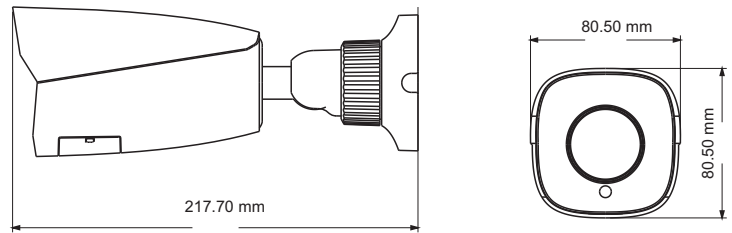

SM-AR828HZ

8MP HD Analog IR
Bullet Camera

SPECIFICATIONS

Model	SM-AR828HZ
Specifications	
Camera	
Image Sensor	1 / 2.5 " SONY CMOS
Resolution	8MP
Image Size	3840x2160
Video Output	AHD / TVI / CVI / CVBS
Image System	PAL / NTSC
Electronic Shutter	Auto
IR Distance	30 ~ 50 m
Frame Rate	15fps
Min. Illumination	Color : 0.01 lux@F1.2, AGC ON; B/W : 0 lux with IR
Lens	3.6 mm (2.8 mm optional) 2.8-12mm, motorized zoom lens
Lens Mount	M12 or D14 optional
S / N Ratio	≥52dB (AGC OFF)
Ingress Protection	IP 67
Functions	
Function Control	OSD (COC Control)
Day & Night	ICR
Digital WDR	No
3D NR	Yes
AGC	No
Auto White Balance	Yes
BLC	Yes
Defog	No
LSC	No
Saturation	Yes
Sharpness	Yes
Contrast	Yes
Smart IR	Yes
Image Setting	Yes
Defect Correction	Auto
Language	11 languages
Angle Adjustment	Pan: 0°~360°; Tilt: 0°~90°; Rotation: 0°~360°
Others	
Power Supply	DC12V (± 10%)
Power Consumption	IR OFF : < 2W; IR ON : < 5.5W
Working Environment	- 30 °C ~ 50 °C, 10 % ~ 90 % (relative humidity)
Dimensions (mm)	217.7 x 80.5 x 80.5
Weight (net)	Approx. 0.57KG

DIMENSIONS