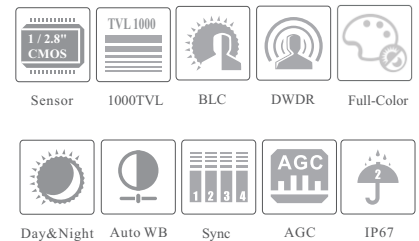

SM-D223MCVA

CAMERA

2MP Full-color HD Analog Turret Camera

- 1080P real-time image, high resolution, true color
- AHD / TVI / CVI lossless HD video output
- Support 960H CVBS output
- Up to 1000 TVL resolution
- CMOS progressive scan, perfectly capturing the moving object
- Support OSD menu
- High speed, long distance and real time transmission
- 24/7 full color imaging
- LED can be turned on or off automatically
- Support noise reduction function
- 20 ~ 30m LED distance
- IP67
- Support coaxial audio transmission
- Support COC

SM-D223MCVA

2MP Full-Color HD
Analog Turret Camera

SPECIFICATIONS

Model	SM-D223MCVA
Specifications	
Camera	
Image Sensor	1 / 2.8" CMOS
Resolution	2MP
Image Size	1920 x 1080
Video Output	AHD / TVI / CVI / CVBS
Audio	1CH built-in MIC
Image System	PAL / NTSC
Electronic Shutter	Auto
LED Distance	20 ~ 30 m
Frame Rate	30fps(60Hz); 25fps (50Hz)
Min. Illumination	0 lux (LED ON)
Lens	2.8mm
Lens Mount	M12
S / N Ratio	≥52dB (AGC OFF)
Ingress Protection	IP 67
Functions	
Function Control	OSD (COC Control)
Smart LED	Manual or Auto mode
ICR	NO
Digital WDR	Yes
Digital DNR	Yes, 2D DNR
AGC	Yes
Auto White Balance	Yes
BLC	Yes
Front Light Compensation	NO
Defog	NO
HLC	Yes
Sharpness	Yes
Contrast	Yes
Image Setting	Yes
Defect Correction	Auto
Language	Chinese and English
Angle Adjustment	Pan: 0°~360°; Tilt: 0°~75°; Rotation: 0°~360°
Others	
Power Supply	DC12V (± 15%)
Power Consumption	LED OFF : < 1W; LED ON : < 4W
Working Environment	- 30 °C ~ 50 °C, 10 % ~ 90 % (relative humidity)
Dimensions (mm)	Φ 94.6 x 82.8
Weight (net)	Approx. 0.39KG