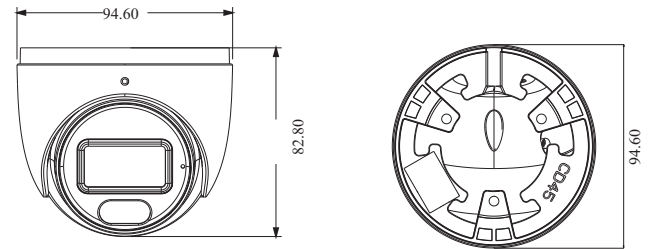

SM-D223MCVA

CAMERA

2MP Full-color HD Analog Turret Camera

- 1080P real-time image, high resolution, true color
- AHD / TVI / CVI lossless HD video output
- Support 960H CVBS output
- Up to 1000 TVL resolution
- CMOS progressive scan, perfectly capturing the moving object
- Support OSD menu
- High speed, long distance and real time transmission
- 24/7 full color imaging
- LED can be turned on or off automatically
- Support noise reduction function
- 20 ~ 30m LED distance
- IP67
- Support coaxial audio transmission
- Support COC

SM-D223MCVA

2MP Full-Color HD
Analog Turret Camera

SPECIFICATIONS

Model	SM-D223MCVA
Specifications	
Camera	
Image Sensor	1 / 2.8" CMOS
Resolution	2MP
Image Size	1920 x 1080
Video Output	AHD / TVI / CVI / CVBS
Audio	1CH built-in MIC
Image System	PAL / NTSC
Electronic Shutter	Auto
LED Distance	20 ~ 30 m
Frame Rate	30fps(60Hz); 25fps (50Hz)
Min. Illumination	0 lux (LED ON)
Lens	2.8mm
Lens Mount	M12
S / N Ratio	≥52dB (AGC OFF)
Ingress Protection	IP 67
Functions	
Function Control	OSD (COC Control)
Smart LED	Manual or Auto mode
ICR	NO
Digital WDR	Yes
Digital DNR	Yes, 2D DNR
AGC	Yes
Auto White Balance	Yes
BLC	Yes
Front Light Compensation	NO
Defog	NO
HLC	Yes
Sharpness	Yes
Contrast	Yes
Image Setting	Yes
Defect Correction	Auto
Language	Chinese and English
Angle Adjustment	Pan: 0°~360°; Tilt: 0°~75°; Rotation: 0°~360°
Others	
Power Supply	DC12V (± 15%)
Power Consumption	LED OFF : < 1W; LED ON : < 4W
Working Environment	- 30 °C ~ 50 °C, 10 % ~ 90 % (relative humidity)
Dimensions (mm)	Φ 94.6 x 82.8
Weight (net)	Approx. 0.39KG

DIMENSIONS

AVAILABLE ACCESSORIES

AVAILABLE MODEL

Available Model	SM-D223MCVA
-----------------	-------------