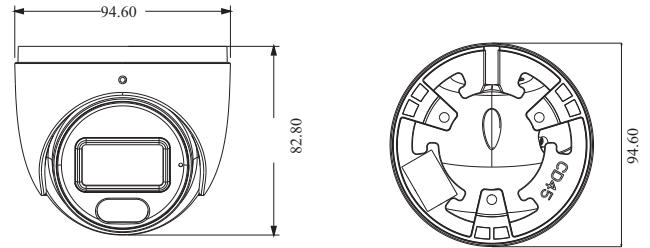

CAMERA

SM-D523MCVA

5MP HD Full-Color Turret Camera

- 5MP @20fps/4MP real-time image, high resolution, true color
- AHD / TVI / CVI lossless high-definition video output
- Up to 1500 TVL resolution
- CMOS progressive scan, perfectly capturing the moving object
- Support OSD menu
- Support DWDR
- High speed, long distance and real time transmission
- The LED can be automatically turned on at low illumination
- 20 ~ 30m LED view distance
- Support COC
- Support coaxial audio transmission
- IP67

SPECIFICATIONS

Model	SM-D523MCVA
Specifications	
Camera	
Image Sensor	1 / 2.5 "CMOS
Resolution	5MP
Image Size	2560 x 1936
Video Output	AHD / TVI / CVI
Audio	1CH built-in MIC
Image System	PAL / NTSC
Electronic Shutter	Auto; 1/50s~1/00000s(P); 1/60s~1/100000s(N)
LED View Distance	20 ~30 m
Frame Rate	5MP@20fps /4MP@30fps
Min. Illumination	0 lux with LED ON
Lens	3.6 mm
Lens Mount	M12
S / N Ratio	≥52dB (AGC OFF)
Protection Grade	IP 67
Functions	
Function Control	OSD (COC Control)
Smart LED	Yes
Digital WDR	Yes
Digital NR	Yes, 2D DNR
Global Exposure	Yes
Central Exposure	Yes
AGC	Yes
Auto White Balance	Yes
BLC	Yes
Front Light Compensation	No
Contrast	Yes
Sharpness	Yes
Coaxial audio	Yes
Image Setting	Yes
Defect Correction	Auto
Language	Chinese/English
Angle Adjustment	Pan: 0°~360°; Tilt: 0°~75°; Rotation: 0°~360°
Others	
Power Supply	DC12V (± 10%)
Power Consumption	IR OFF : < 1.5 W; IR ON : < 3W
Working Environment	- 30 °C ~ 50 °C, 10 % ~ 90 % (relative humidity)
Dimensions (mm)	Φ 94.6 x 82.8
Weight (net)	Approx. 0.39KG

DIMENSIONS

AVAILABLE ACCESSORIES

AVAILABLE MODEL

Available Model	SM-D523MCVA
-----------------	-------------