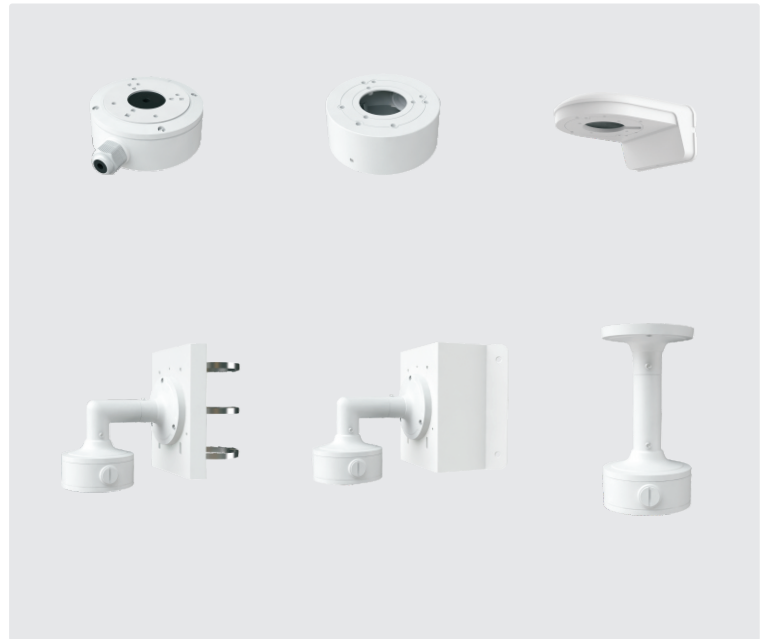

CAMERA

SM-D523MCVA

5MP HD Full-Color Turret Camera

- 5MP @20fps/4MP real-time image, high resolution, true color
- AHD / TVI / CVI lossless high-definition video output
- Up to 1500 TVL resolution
- CMOS progressive scan, perfectly capturing the moving object
- Support OSD menu
- Support DWDR
- High speed, long distance and real time transmission
- The LED can be automatically turned on at low illumination
- 20 ~ 30m LED view distance
- Support COC
- Support coaxial audio transmission
- IP67

SPECIFICATIONS

Model	SM-D523MCVA
Specifications	
Camera	
Image Sensor	1 / 2.5 "CMOS
Resolution	5MP
Image Size	2560 x 1936
Video Output	AHD / TVI / CVI
Audio	1CH built-in MIC
Image System	PAL / NTSC
Electronic Shutter	Auto; 1/50s~1/00000s(P); 1/60s~1/100000s(N)
LED View Distance	20 ~30 m
Frame Rate	5MP@20fps /4MP@30fps
Min. Illumination	0 lux with LED ON
Lens	3.6 mm
Lens Mount	M12
S / N Ratio	≥52dB (AGC OFF)
Protection Grade	IP 67
Functions	
Function Control	OSD (COC Control)
Smart LED	Yes
Digital WDR	Yes
Digital NR	Yes, 2D DNR
Global Exposure	Yes
Central Exposure	Yes
AGC	Yes
Auto White Balance	Yes
BLC	Yes
Front Light Compensation	No
Contrast	Yes
Sharpness	Yes
Coaxial audio	Yes
Image Setting	Yes
Defect Correction	Auto
Language	Chinese/English
Angle Adjustment	Pan: 0°~360°; Tilt: 0°~75°; Rotation: 0°~360°
Others	
Power Supply	DC12V (± 10%)
Power Consumption	IR OFF : < 1.5 W; IR ON : < 3W
Working Environment	- 30 °C ~ 50 °C, 10 % ~ 90 % (relative humidity)
Dimensions (mm)	Φ 94.6 x 82.8
Weight (net)	Approx. 0.39KG

DIMENSIONS

AVAILABLE ACCESSORIES

AVAILABLE MODEL

Available Model	SM-D523MCVA
-----------------	-------------