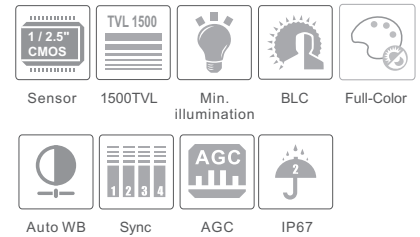

CAMERA

SM-D523MCVA

5MP HD Full-Color Turret Camera

- 5MP @20fps/4MP real-time image, high resolution, true color
- AHD / TVI / CVI lossless high-definition video output
- Up to 1500 TVL resolution
- CMOS progressive scan, perfectly capturing the moving object
- Support OSD menu
- Support DWDR
- High speed, long distance and real time transmission
- The LED can be automatically turned on at low illumination
- 20 ~ 30m LED view distance
- Support COC
- Support coaxial audio transmission
- IP67

SPECIFICATIONS

Model	SM-D523MCVA
Specifications	
Camera	
Image Sensor	1 / 2.5 "CMOS
Resolution	5MP
Image Size	2560 x 1936
Video Output	AHD / TVI / CVI
Audio	1CH built-in MIC
Image System	PAL / NTSC
Electronic Shutter	Auto; 1/50s~1/00000s(P); 1/60s~1/100000s(N)
LED View Distance	20 ~30 m
Frame Rate	5MP@20fps /4MP@30fps
Min. Illumination	0 lux with LED ON
Lens	3.6 mm
Lens Mount	M12
S / N Ratio	≥52dB (AGC OFF)
Protection Grade	IP 67
Functions	
Function Control	OSD (COC Control)
Smart LED	Yes
Digital WDR	Yes
Digital NR	Yes, 2D DNR
Global Exposure	Yes
Central Exposure	Yes
AGC	Yes
Auto White Balance	Yes
BLC	Yes
Front Light Compensation	No
Contrast	Yes
Sharpness	Yes
Coaxial audio	Yes
Image Setting	Yes
Defect Correction	Auto
Language	Chinese/English
Angle Adjustment	Pan: 0°~360°; Tilt: 0°~75°; Rotation: 0°~360°
Others	
Power Supply	DC12V (± 10%)
Power Consumption	IR OFF : < 1.5 W; IR ON : < 3W
Working Environment	- 30 °C ~ 50 °C, 10 % ~ 90 % (relative humidity)
Dimensions (mm)	Φ 94.6 x 82.8
Weight (net)	Approx. 0.39KG