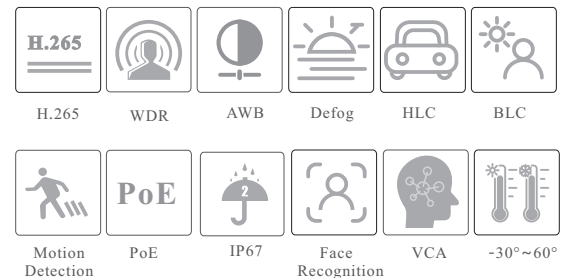

SM-IP2416CVHZ-WSFR

CAMERA

2MP HD Face Recognition Network Camera

- Starlight, area light
- 1080P (1920 × 1080) @30fps
- Support SMART H.265/H.264 coding
- 10m white light view distance; motorized zoom lens
- 3D DNR, true WDR, HLC, BLC and ROI coding
- Built-in micro SD card slot, up to 256GB
- 1CH audio input; 1CH audio output
- DC12V/PoE power supply
- Support face exposure
- P2P function optional
- Support three streams
- Support mobile surveillance by smart phones or tablet PCs with iOS and Android OS
- Intelligent analytics: abnormal video signal detection(scene change, video blur detection, video color cast detection), face detection, face capture, face match