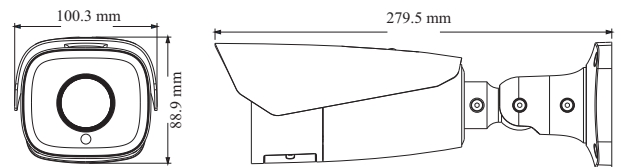

Intelligent Light Compensation	Built-in high efficient white light LEDs, time switch available
Face Picture Database	10000 face pictures
Database Management	Add, modify, delete and search face pictures
Face Picture Adding	Add face pictures through WEB and Face Album Manager Tool
External Face Picture Enrollment	Size: less than 70KB Format: jpg, jpeg
Face Picture Comparison Alarm	Support face trigger modes Support allow list, block list, stranger alarms
Others	
Power Supply	DC12V/PoE
Power Consumption	< 12W
Operating Environment	- 30 °C ~ 60 °C (-22°F~140°F) Humidity: less than 95 % (non-condensing)
Dimensions (mm)	279.5 × 100.3 × 88.9
Weight (net)	Approx. 1.04KG
Installation	Wall mounting; ceiling mounting
Certificate	CE, FCC
Environmental Protection	Complies with Directive EU RoHS, WEEE(2012/19/EU), directive 94/62/EC and REACH(EC1907/2006)

DIMENSIONS