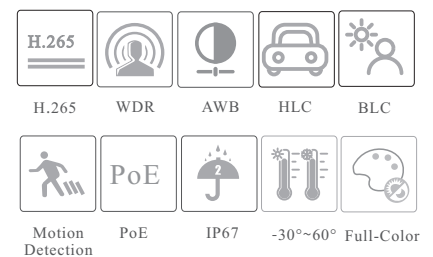

SM-IP4416D-WZ

4MP Dual Illumination Bullet Network Camera

- H.265/H.264/MJPEG coding
- Max. resolution: 2560 × 1440
- Built-in white light and IR LED; 30~ 40m white light view distance; 30~ 40m IR view distance
- 3D DNR, HWDR, HLC and BLC
- ROI coding
- Built-in micro SD card slot, up to 256GB
- DC12V/PoE power supply
- IP67 ingress protection
- Support three streams
- Support mobile surveillance by smart phones with iOS and Android OS
- Intelligent Analytics

Supplement light Range	IR range: 30 ~ 40 m White light range: 30 ~ 40 m			
Ingress Protection	IP 67			
DORI Distance				
Lens	Detect	Observe	Recognize	Identify
2.8~12mm(W)	59.05m(ft)	23.62m(77.49ft)	11.81m(38.74ft)	5.90m(19.35ft)
2.8~12mm(T)	181.84m(ft)	72.73m(238.61ft)	36.37m(119.32ft)	18.18m(59.64ft)
Others				
Power Supply	DC12V/PoE			
Power Consumption	< 11.5W			
Storage Conditions	- 30 °C ~ 65°C (-22°F~149°F), Humidity: less than 95 % (non-condensing)			
Operating Conditions	- 30 °C ~ 60 °C (-22°F~140°F), Humidity: less than 95 % (non-condensing)			
Dimensions (mm)	217.7 × 80.5 × 80.3			
Weight (net)	Approx. 0.69KG			
Installation	Ceiling mounting; wall mounting			
Certificate	CE, FCC			
Environmental Protection	Complies with Directive EU RoHS, WEEE(2012/19/EU), directive 94/62/EC and REACH(EC1907/2006)			