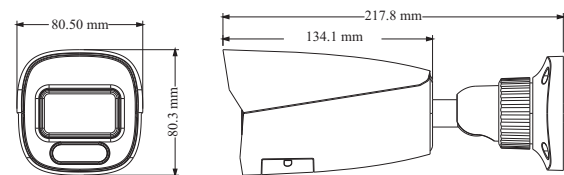

Supplement light Range	IR range: 30 ~ 40 m White light range: 30 ~ 40 m			
Ingress Protection	IP 67			
DORI Distance				
Lens	Detect	Observe	Recognize	Identify
2.8~12mm(W)	59.05m(ft)	23.62m(77.49ft)	11.81m(38.74ft)	5.90m(19.35ft)
2.8~12mm(T)	181.84m(ft)	72.73m(238.61ft)	36.37m(119.32ft)	18.18m(59.64ft)
Others				
Power Supply	DC12V/PoE			
Power Consumption	< 11.5W			
Storage Conditions	- 30 °C ~ 65°C (-22°F~149°F), Humidity: less than 95 % (non-condensing)			
Operating Conditions	- 30 °C ~ 60 °C (-22°F~140°F), Humidity: less than 95 % (non-condensing)			
Dimensions (mm)	217.7 × 80.5 × 80.3			
Weight (net)	Approx. 0.69KG			
Installation	Ceiling mounting; wall mounting			
Certificate	CE, FCC			
Environmental Protection	Complies with Directive EU RoHS, WEEE(2012/19/EU), directive 94/62/EC and REACH(EC1907/2006)			

DIMENSIONS