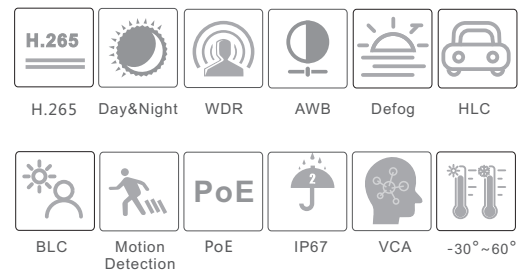

SM-IP4512H-WFR

4MP Network IR Water-Proof
Dome Camera

- 4MP (2592 × 1520) H.265 full real time coding
- Max. resolution: 2592 × 1520
- ICR auto switch, true day / night
- 20 ~ 30m IR night view distance
- 3D DNR, true WDR, HLC, BLC, Defog, Smart IR and ROI coding
- Hardware reset; Built-in micro SD card slot
- DC12V/PoE power supply
- IP67 ingress protection
- Support three streams
- P2P function optional
- Support remote monitoring by smart phones & tablet PCs with iOS and Android OS
- Intelligent analytics