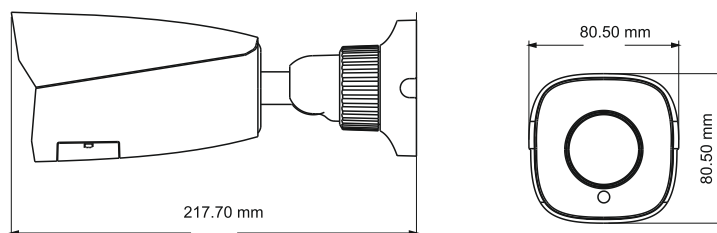

PoE	Yes
IR Distance	30 ~ 50 m
Ingress Protection	IP67
Others	
Power Supply	DC12V/PoE
Power Consumption	< 9W
Operating Environment	- 30 °C ~ 60 °C (-22°F~140°F) Humidity: less than 95 % (non-condensing)
Dimensions (mm)	217.7 × 80.5 × 80.5
Weight (net)	Approx. 0.67KG
Installation	Ceiling mounting; Wall mounting

DIMENSIONS