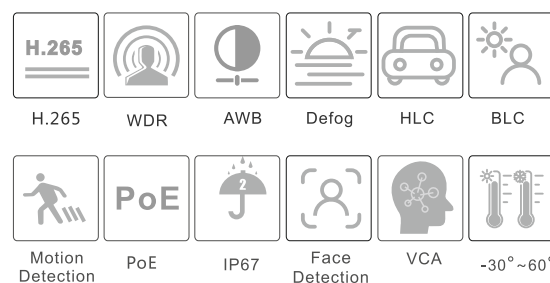

CAMERA

SM-IP5414H - WFR

5MP Network IR Water-Proof
Bullet Camera

- 5MP (2592 × 1944) H.265 full real time coding
- Max.resolution: 2592 × 1944; ICR auto switch, true day / night
- 30 ~ 50m IR night view distance
- Manual zoom lens, motorized zoom lens or fixed lens optional
- 3D DNR, true WDR, HLC, BLC, Smart IR and ROI coding
- One CVBS output
- One MIC IN; Hardware reset; Built-in micro SD card slot
- DC12V/PoE power supply
- Support smart phone, iPad, remote monitoring
- IP67 ingress protection; Support three streams
- P2P function optional
- Support face detection
- Smart analytics (optional): object removal detection, abnormal video signal detection, line crossing detection, region intrusion detection, people intrusion detection, people counting detection and crowd density detection