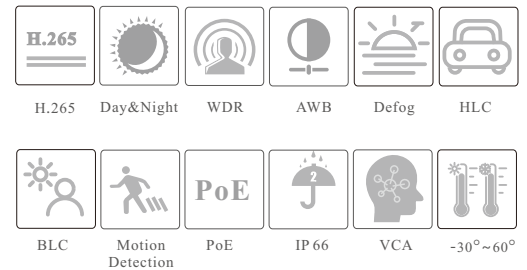

## 8MP Dual Illumination AI Bullet Network Camera

- H.265+/H265/H.264+/H264/ MJPEG coding
- Max. resolution: 3840 × 2160
- ICR auto switch, true day / night
- 30 ~ 40m IR or white light range
- 3D DNR, true WDR, HLC, BLC, Defog and ROI coding
- 1CH audio input; 1CH audio output
- 1CH built-in speaker; 1CH built-in microphone
- Built-in micro SD card slot, up to 256GB
- DC12V/PoE power supply
- IP66 ingress protection
- Support three streams
- Intelligent analytics
- Blue and red light warning (flashing alternately)
- Support user-defined warning voice import