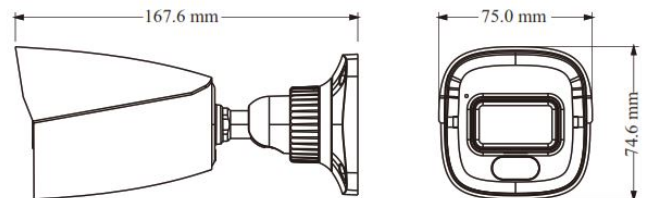

PoE	Yes, IEEE802.3af
Supplement Light Range	IR range: 20 ~ 30 m; white light range:10 ~ 20 m
Ingress Protection	IP67
Others	
Power Supply	DC12V/PoE
Power Consumption	< 5W
Operating Environment	- 30 °C ~ 65°C (-22°F~149°F), Humidity: less than 95 % (non-condensing)
Storage Environment	- 30 °C ~ 60 °C (-22°F~140°F), Humidity: less than 95 % (non-condensing)
Dimensions (mm)	167.6 ×75 ×74.6
Weight (net)	Approx. 0.382KG
Installation	Ceiling mounting; Wall mounting
Certificate	CE, FCC
Environmental Protection	Complies with Directive EU RoHS, WEEE(2012/19/EU) , directive 94/62/EC and REACH(EC1907/2006)

DIMENSIONS