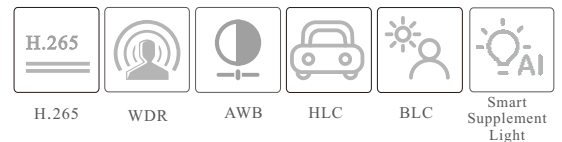

CAMERA

SM-IPN2412DL

2MP Dual Illumination Water-proof
Bullet Network Camera

- H.265+ /H.265 /H.264+ /H.264/MJPEG coding
- Max. resolution: 2MP (1920 × 1080)
- Auto day/night switch
- 3D DNR, WDR, HLC, BLC, etc.
- ROI coding
- Support smart supplement light
- 10~20m white light view distance; 20~30m IR view distance
- DC12V/PoE power supply
- IP 67 ingress protection
- Support dual streams
- Support remote monitoring by smart phones& tablet PCs with iOS and Android OS
- Support line crossing detection & region intrusion detection
- Support SMD

| | |
|--------------------------|---|
| PoE | Yes, IEEE802.3af |
| Supplement Light Range | IR range: 20 ~ 30 m; white light range:10 ~ 20 m |
| Ingress Protection | IP67 |
| Others | |
| Power Supply | DC12V/PoE |
| Power Consumption | < 5W |
| Operating Environment | - 30 °C ~ 65°C (-22°F~149°F), Humidity: less than 95 % (non-condensing) |
| Storage Environment | - 30 °C ~ 60 °C (-22°F~140°F), Humidity: less than 95 % (non-condensing) |
| Dimensions (mm) | 167.6 ×75 ×74.6 |
| Weight (net) | Approx. 0.382KG |
| Installation | Ceiling mounting; Wall mounting |
| Certificate | CE, FCC |
| Environmental Protection | Complies with Directive EU RoHS, WEEE(2012/19/EU) , directive 94/62/EC and REACH(EC1907/2006) |