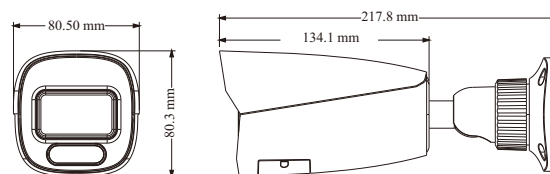

DORI Distance				
Lens	Detect	Observe	Recognize	Identify
2.8mm	41m(133ft)	16m(53ft)	8m(27ft)	4m(13ft)
3.6mm	50m(163ft)	20m(65ft)	10m(33ft)	5m(16ft)
6mm	83m(271ft)	33m(108ft)	17m(54ft)	8m(27ft)
2.8~12mm(W)	43m(142ft)	17m(56ft)	9m(28ft)	4m(14ft)
2.8~12mm(T)	132m(433ft)	53m(173ft)	26m(86ft)	13m(43ft)
Others				
Power Supply	DC12V/PoE			
Power Consumption	< 8W			
Storage Conditions	- 30 °C ~ 65°C (-22°F~149°F), Humidity: less than 95 % (non-condensing)			
Operating Conditions	- 30 °C ~ 60 °C (-22°F~140°F), Humidity: less than 95 % (non-condensing)			
Dimensions (mm)	217.8 × 80.5 × 80.3			
Weight (net)	Approx. 0.68KG			
Installation	Ceiling mounting; wall mounting			
Certificate	CE, FCC			
Environmental Protection	Complies with Directive EU RoHS, WEEE(2012/19/EU) , directive 94/62/EC and REACH(EC1907/2006)			

DIMENSIONS