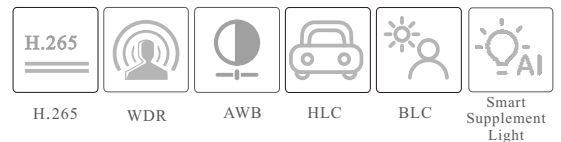

### SPECIFICATIONS

Specifications	Model	SM-IPN2416DM-VFWS
<b>Camera</b>		
Image Sensor	1 / 2.8 "CMOS	
Image Size	1920×1080	
Electronic Shutter	1/3s ~ 1 / 100000s	
Iris Type	Fixed Iris	
Min. Illumination	0.008 lux @F1.6, AGC ON; 0 lux with illumination on 0.006 lux @F1.4, AGC ON; 0 lux with illumination on	
Lens	2.8mm@F1.6, H.FoV:107°;V.FoV: 56°; D.FoV:126° 3.6mm@F1.6, H.FoV: 89°; V.FoV: 47.5°; D.FoV:104° 6mm@F1.6, H.FoV: 53.8°; V.FoV: 29.3°; D.FoV:62.8°	2.8~ 12mm@F1.4 H.FoV: 101.9°~33°; V.FoV: 54.3°~19°; D.FoV: 124.7°~39°
Focus	Fixed	Varifocal (manual)
Lens Mount	M12	Ø 14
Wide Dynamic Range	120dB	
BLC	Yes	
HLC	Yes	
Digital NR	Yes	
S/N Ratio	≥50dB	
Angle Adjustment	Pan: 0°~360°; Tilt:0°~90°;Rotation: 0°~360°	
<b>Image</b>		
Video Compression	Main stream: H.265+ / H.265 / H.264+ / H.264 Sub/Third stream: H.265+ / H.265 / H.264+ / H.264 / MJPEG	
H.265 Compression Standard	Main Profile@Leve4.1 High Tier	
Resolution	1080P (1920 × 1080), 720P (1280 × 720), D1, VGA (640× 480), 480 × 240, CIF	
Main Stream	1080P/720P (60Hz: 1~30fps; 50Hz: 1~25fps)	
Sub Stream	D1/VGA/CIF (60Hz: 1~30fps; 50Hz: 1~25fps)	
Third Stream	D1/480× 240/CIF (60Hz: 1~30fps; 50Hz: 1~25fps)	
Bit Rate	64 Kbps ~ 6 Mbps	
Bit Rate Type	VBR / CBR	
Image Settings	ROI, Saturation, Brightness, Hue, Contrast, Wide Dynamic, Sharpness, Image Mirror, Image Flip, NR, etc. adjustable through client software or web browser	
Audio Compression	G711A/U	
ROI	Each ROI to be configured separately	
<b>Interfaces</b>		
Network	RJ45	
Video Output	No	
Audio	1CH audio input; 1CH built-in MIC	
Storage	Built-in micro SD card slot, up to 256GB	
Reset	Yes	
<b>Functions</b>		
Remote Monitoring	Web browser / NVR/NVMS2.X/Mobile APP	
Web Browser	Chrome 89.0+/Edge 89.0+/Firefox 87.0+/Safari 14.0+	
Online Connection	Support simultaneous monitoring for up to 6 users; Support multi-stream real time transmission	
Network Protocol	UDP, IPv4, IPv6, DHCP, NTP, RTSP, RTP, RTCP, RTMP, PPPoE, DDNS, SMTP, FTP, 802.1x, SNMP, UPnP, HTTP, HTTPS, HTTP POST, P2P, QoS	
Interface Protocol	ONVIF	
Storage	Network remote storage; micro SD card storage	
Smart Alarm	Motion detection, SMD, SD card error, SD card full, IP address conflict, network disconnection, video exception	
Smart Event	Line crossing/region intrusion (human/vehicle classification), abandoned/missing object detection	
General Function	Watermark, IP address filtering, video mask, heartbeat, ANR, cloud upgrade, smart supplement light, corridor pattern	
PoE	Yes (IEEE802.3af)	
Supplement Light Range	IR range: 30 ~ 50 m; white light range:30 ~ 40 m	
Ingress Protection	IP67	
Security	Video encryption, firmware encryption, HTTPS encryption, configuration encryption, illegal login lock, IP address filtering, 802.1x authentication, basic and digest authentication for HTTP/RTSP	