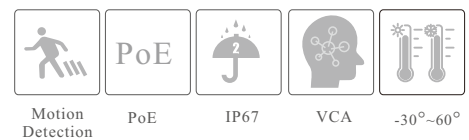

### SPECIFICATIONS

Specifications	Model	SM-IPN2416DM-VFWS
<b>Camera</b>		
Image Sensor	1 / 2.8 "CMOS	
Image Size	1920×1080	
Electronic Shutter	1/3s ~ 1 / 100000s	
Iris Type	Fixed Iris	
Min. Illumination	0.008 lux @F1.6, AGC ON; 0 lux with illumination on 0.006 lux @F1.4, AGC ON; 0 lux with illumination on	
Lens	2.8mm@F1.6, H.FoV:107°;V.FoV: 56°; D.FoV:126° 3.6mm@F1.6, H.FoV: 89°; V.FoV: 47.5°; D.FoV:104° 6mm@F1.6, H.FoV: 53.8°; V.FoV: 29.3°; D.FoV:62.8°	2.8~ 12mm@F1.4 H.FoV: 101.9°~33°; V.FoV: 54.3°~19°; D.FoV: 124.7°~39°
Focus	Fixed	Varifocal (manual)
Lens Mount	M12	Ø 14
Wide Dynamic Range	120dB	
BLC	Yes	
HLC	Yes	
Digital NR	Yes	
S/N Ratio	≥50dB	
Angle Adjustment	Pan: 0°~360°; Tilt:0°~90°;Rotation: 0°~360°	
<b>Image</b>		
Video Compression	Main stream: H.265+ / H.265 / H.264+ / H.264 Sub/Third stream: H.265+ / H.265 / H.264+ / H.264 / MJPEG	
H.265 Compression Standard	Main Profile@Leve4.1 High Tier	
Resolution	1080P (1920 × 1080), 720P (1280 × 720), D1, VGA (640× 480), 480 × 240, CIF	
Main Stream	1080P/720P (60Hz: 1~30fps; 50Hz: 1~25fps)	
Sub Stream	D1/VGA/CIF (60Hz: 1~30fps; 50Hz: 1~25fps)	
Third Stream	D1/480× 240/CIF (60Hz: 1~30fps; 50Hz: 1~25fps)	
Bit Rate	64 Kbps ~ 6 Mbps	
Bit Rate Type	VBR / CBR	
Image Settings	ROI, Saturation, Brightness, Hue, Contrast, Wide Dynamic, Sharpness, Image Mirror, Image Flip, NR, etc. adjustable through client software or web browser	
Audio Compression	G711A/U	
ROI	Each ROI to be configured separately	
<b>Interfaces</b>		
Network	RJ45	
Video Output	No	
Audio	1CH audio input; 1CH built-in MIC	
Storage	Built-in micro SD card slot, up to 256GB	
Reset	Yes	
<b>Functions</b>		
Remote Monitoring	Web browser / NVR/NVMS2.X/Mobile APP	
Web Browser	Chrome 89.0+/Edge 89.0+/Firefox 87.0+/Safari 14.0+	
Online Connection	Support simultaneous monitoring for up to 6 users; Support multi-stream real time transmission	
Network Protocol	UDP, IPv4, IPv6, DHCP, NTP, RTSP, RTP, RTCP, RTMP, PPPoE, DDNS, SMTP, FTP, 802.1x, SNMP, UPnP, HTTP, HTTPS, HTTP POST, P2P, QoS	
Interface Protocol	ONVIF	
Storage	Network remote storage; micro SD card storage	
Smart Alarm	Motion detection, SMD, SD card error, SD card full, IP address conflict, network disconnection, video exception	
Smart Event	Line crossing/region intrusion (human/vehicle classification), abandoned/missing object detection	
General Function	Watermark, IP address filtering, video mask, heartbeat, ANR, cloud upgrade, smart supplement light, corridor pattern	
PoE	Yes (IEEE802.3af)	
Supplement Light Range	IR range: 30 ~ 50 m; white light range:30 ~ 40 m	
Ingress Protection	IP67	
Security	Video encryption, firmware encryption, HTTPS encryption, configuration encryption, illegal login lock, IP address filtering, 802.1x authentication, basic and digest authentication for HTTP/RTSP	