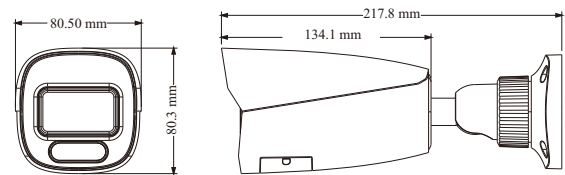

Security	Video encryption, firmware encryption, configuration encryption, illegal login lock, IP address filtering, 802.1x authentication, basic and digest authentication for HTTP			
DORI Distance				
Lens	Detect	Observe	Recognize	Identify
2.8~12mm(W)	66m(218ft)	27m(87ft)	13m(44ft)	7m(23ft)
2.8~12mm(T)	204m(669ft)	82m(269ft)	41m(135ft)	20m(66ft)
Others				
Power Supply	DC12V/PoE			
Power Consumption	<9.5W			
Storage Conditions	- 30 °C ~ 65°C (-22°F~149°F), Humidity: less than 95 % (non-condensing)			
Operating Conditions	- 30 °C ~ 60 °C (-22°F~140°F), Humidity: less than 95 % (non-condensing)			
Dimensions (mm)	217.8 × 80.5 × 80.3			
Weight (net)	Approx. 0.68KG			
Installation	Ceiling mounting; wall mounting			
Certificate	CE, FCC			
Environmental Protection	Complies with Directive EU RoHS, WEEE(2012/19/EU), directive 94/62/EC and REACH(EC1907/2006)			

DIMENSIONS