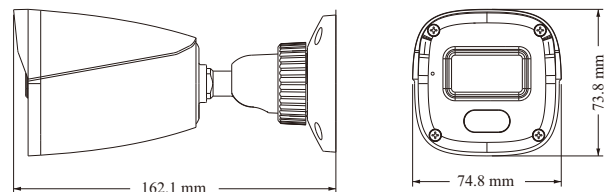

PoE	Yes, IEEE802.3af
Supplement Light Range	IR range: 10 ~ 20 m; white light range: 10 ~ 20 m
Ingress Protection	IP67
Others	
Power Supply	PoE power supply
Power Consumption	< 5W
Operating Environment	- 20 °C ~ 55 °C (-4°F~131°F); Humidity: less than 95 % (non-condensing)
Storage Environment	- 20 °C ~ 60°C (-4°F~140°F), Humidity: less than 95 % (non-condensing)
Dimensions (mm)	162.1 × 74.8 × 73.8
Weight (net)	Approx. 0.24KG
Installation	Ceiling mounting; Wall mounting
Certificate	CE, FCC
Environmental Protection	Complies with Directive EU RoHS, WEEE(2012/19/EU), directive 94/62/EC and REACH(EC1907/2006)

DIMENSIONS