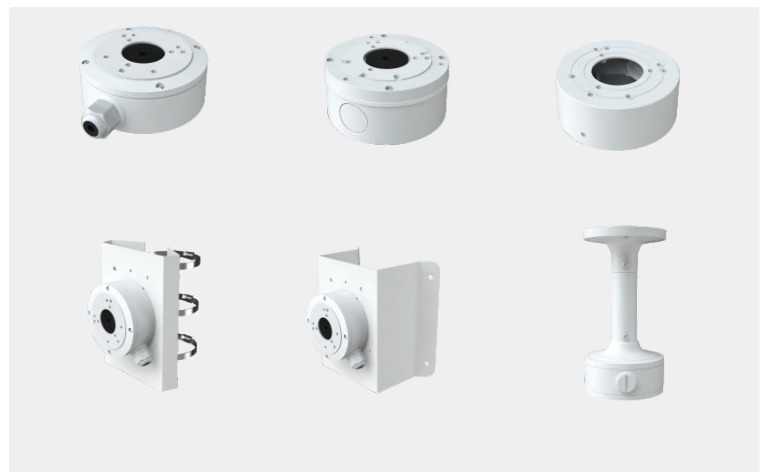

AVAILABLE ACCESSORIES

AVAILABLE MODEL

Available Model	SM-IPS2410DL