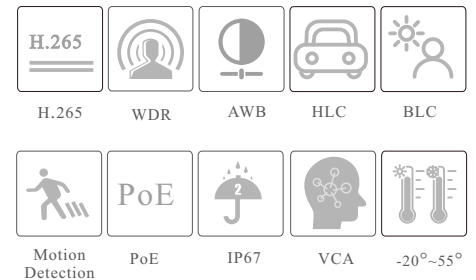

SM-IPS2410DL

2MP Dual Illumination Water-proof Bullet Network Camera

- H.265+ /H.265 /H.264+ /H.264/MJPEG coding
- Max. resolution: 2MP (1920 × 1080)
- Auto day/night switch
- 3D DNR, WDR, HLC, BLC, etc.
- ROI coding
- 10~20m white light view distance; 10~20m IR view distance
- PoE power supply
- IP 67 ingress protection
- Support dual streams
- Support remote monitoring by smart phones& tablet PCs with iOS and Android OS
- Support line crossing detection, region intrusion detection and video exception detection

PoE	Yes, IEEE802.3af
Supplement Light Range	IR range: 10 ~ 20 m; white light range: 10 ~ 20 m
Ingress Protection	IP67
Others	
Power Supply	PoE power supply
Power Consumption	< 5W
Operating Environment	- 20 °C ~ 55 °C (-4°F~131°F); Humidity: less than 95 % (non-condensing)
Storage Environment	- 20 °C ~ 60°C (-4°F~140°F), Humidity: less than 95 % (non-condensing)
Dimensions (mm)	162.1 × 74.8 × 73.8
Weight (net)	Approx. 0.24KG
Installation	Ceiling mounting; Wall mounting
Certificate	CE, FCC
Environmental Protection	Complies with Directive EU RoHS, WEEE(2012/19/EU), directive 94/62/EC and REACH(EC1907/2006)