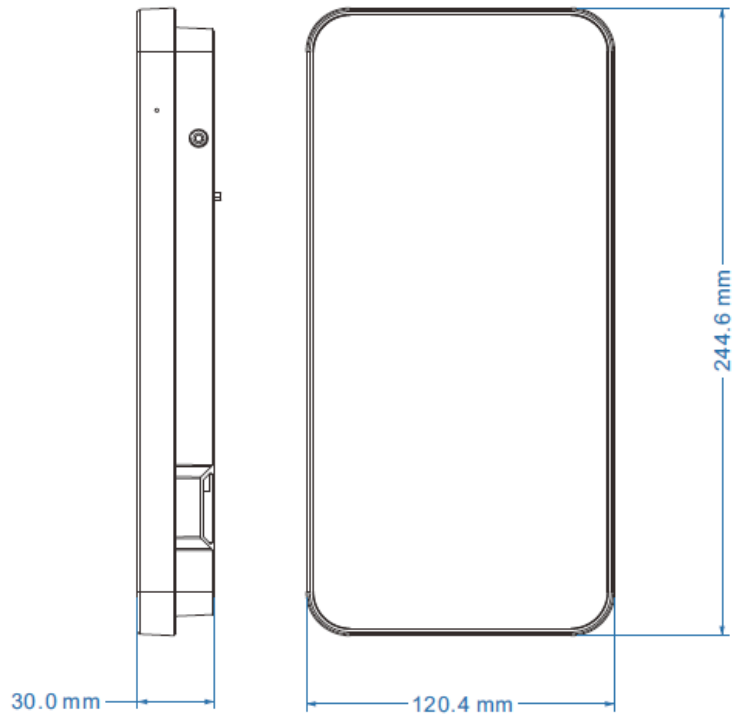

SM-IPS27MFP

Unit (mm))

Accessories

Optional: