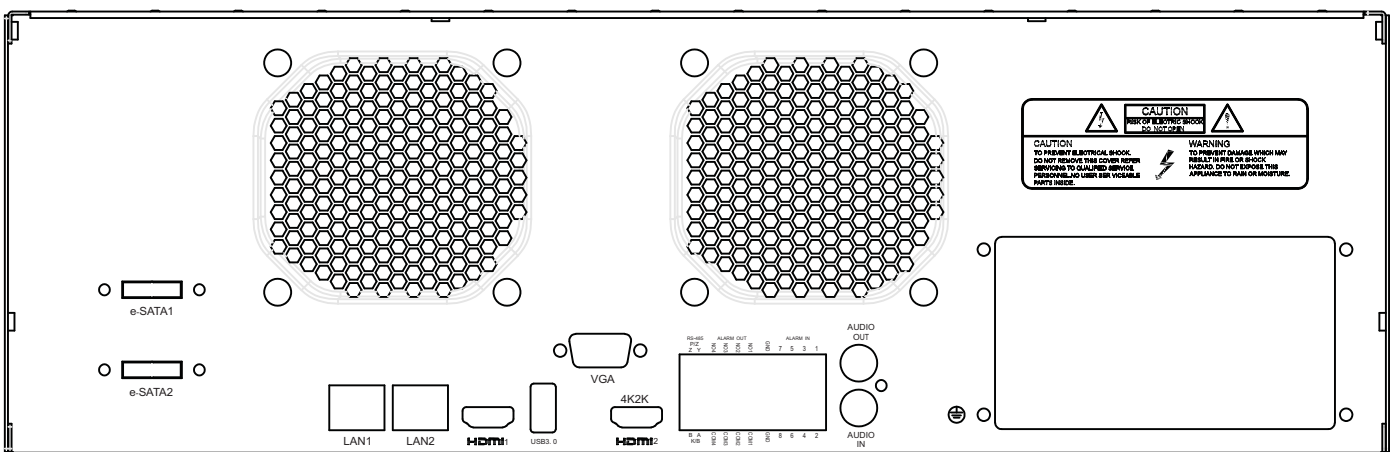

Introduction

SM-NH128168 is 128 CH 8MP / 5MP / 4MP / 3MP / 1080P / 960P / 720P high definition NVR, which adopt the most advanced SOC technique to ensure high definition recording in each channel and realize outstanding robustness of the system. SM-NH128168 support 128 CH IP input, simultaneous 16 CH playback, and 4K high definition display. The series of product can meet different security requirements of home, financial, commerce, enterprise, transportation and government, etc.

Characteristics

- Support 128 CH 8MP / 5MP / 4MP / 3MP / 1080P / 960P / 720P IP input
- Adopt standard H.265 / H.264 high profile compression format to get high-quality video at much lower bit rate
- Intuitive and user-friendly Graphic User Interface (GUI), Windows style operation by mouse
- Multi-mode recording: manual / timer / motion / sensor
- Playback : 16 CH simultaneous playback
- Search : time slice, time, event (manual, sensor, motion), tag search
- Express and flexible backup via USB, network and so on
- Pentaplex : preview, record, playback, backup and remote access
- DHCP, DDNS, PPPoE network protocol and CMS supported
- Remote control via IE or CMS : preview, playback, backup, PTZ and configuration
- Dual stream technology for local storage with high definition, remote network transmission and remote surveillance with mobile device
- Multi-user online simultaneously
- Authorization management, log view and device status view
- 4K output, true high resolution display
- Support PTZ preset and auto cruise, up to 255 presets and 8 cruises
- Support NAT function and QRCode scanning by mobile phone and PAD
- Powerful smart phone & Pad surveillance with iOS and Android OS

Dimensions

Rear Panel

Specification