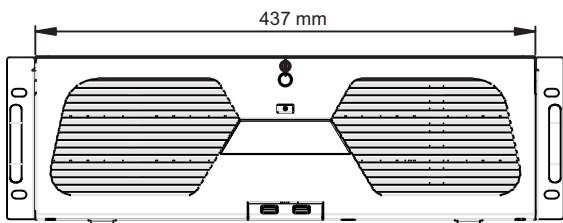

Dimensions

Rear Panel

Specification

Model		SM-NH128168
System	Compression	Standard H.265 / H.264
	OS	Embedded Linux
Video	Network Input	128 CH IPC input
	Network Access Bandwidth	320Mbps
	Network Access Format	8MP / 5MP / 4MP / 3MP / 1080P / 960P / 720P@25 / 30fps
	Output	HDMI × 2 : 4K × 2K / 1920 × 1080 / 1280 × 1024, 1920 × 1080 / 1280 × 1024 VGA × 1 : 1920 × 1080 / 1280 × 1024
Audio	Network Input	128 CH IPC audio input
	2-way Audio	RCA × 1
Record	Local Output	RCA × 1
	Record Stream	Dual stream recording
	Resolution	8MP / 5MP / 4MP / 3MP / 1080P / 960P / 720P
Playback	Mode	Manual, timer, motion, sensor
	Simultaneous Playback	Max 16 CH
	Search	Time slice / time / event / tag search
	Smart Search	Highlighted color to display the camera record in a certain period of time, different colors refers to different record events
Alarm	Function	Play, pause, FF, FB, digital zoom, etc.
	Mode	Manual, sensor, motion, exception
	Input	8 CH local alarm input, support 128 CH IPC alarm input
	Output	4 CH
Network	Triggering	Record, snap, preset, e-mail, etc.
	Interface	RJ45 10 / 100 / 1000 Mbps × 2
	Protocol	TCP / IP, PPPoE, DHCP, DNS, DDNS, UPnP, NTP, SMTP
Mobile Device	Web Client	Max 10 users online
	OS	iOS, Android
Storage	HDD	SATA × 16 (support HDD hot swapping), E-SATA × 2 (support external storage)
	RAID Type	RAID 0, RAID 1, RAID 10, RAID 5
Backup	Local Backup	U disk, USB mobile HDD
	Network Backup	Yes
Port	USB	USB 3.0 × 1, USB 2.0 × 2 (two in the front panel and one in the rear panel)
	Remote Controller	Yes
Others	Power Supply	ATX
	Consumption	≤ 15W (without HDD)
	Dimensions (mm)	437 × 483 × 143 (W × D × H)
	Work Environment	-10 ~ 50 °C , 10% ~ 90% humidity