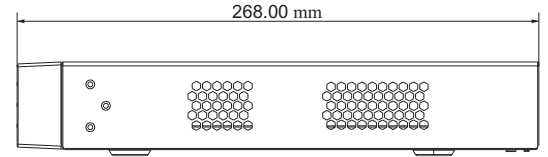

SM-NH1628-FR

8MP/6MP/5MP/4MP/3MP/1080P
/960P/720P HD NVR