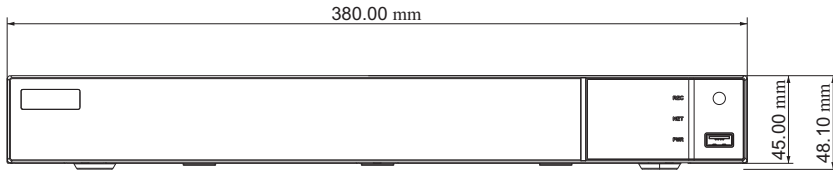

SM-NH1628-FR

8MP/6MP/5MP/4MP/3MP/1080P
/960P/720P HD NVR