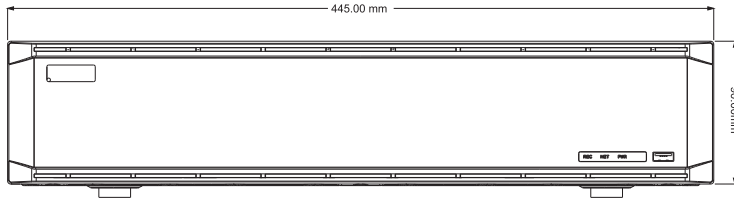

SM-NH64812

12MP/8MP/6MP/5MP/4MP/3MP/
1080P/960P/720P HD NVR