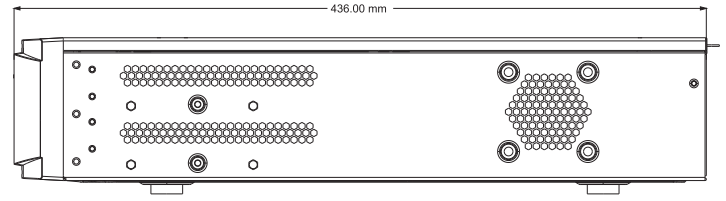

SM-NH64812

12MP/8MP/6MP/5MP/4MP/3MP/
1080P/960P/720P HD NVR