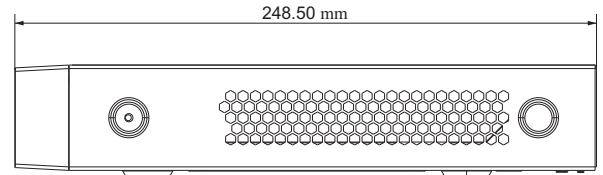

SM-NH818-FR

8MP/6MP/5MP/4MP/3MP/
1080P/960P/720P HD NVR

DIMENSIONS