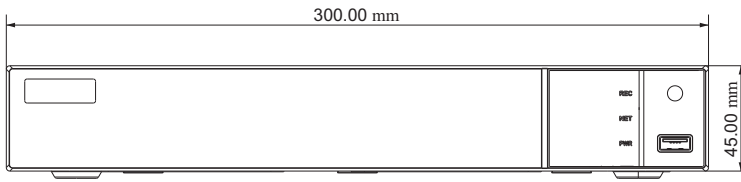

Network	Interface	RJ45 1000 Mbps × 1
	Protocol	TCP / IP, PPPoE, DHCP, DNS, DDNS, UPnP, NTP, SMTP, HTTP, HTTPS, 802.1x, ONVIF, etc.
	Client Connection	Max.10 users access
Mobile Device	OS	iOS, Andriod
Storage	HDD Interface	SATA × 1, max 8T per HDD
Backup	Local Backup	U disk, USB mobile HDD
	Network Backup	Yes
Port	USB	USB 2.0 × 1, USB 3.0 × 1
	Remote Controller	Optional
	RS 485	Yes (full-duplex), connect to PTZ or keyboard
Others	Power Supply	DC12V/2A
	Consumption	≤ 10W (without HDD)
	Dimensions(mm)	300 × 249 × 45 (W × D × H)
	Working Environment	-10 ~ 50°C , 10% ~ 90% humidity
	Certificate	CE, FCC
	Environment Protection	Directive EU RoHS, WEEE(2012/19/EU) , Directive 94/62/EC and REACH(EC1907/2006)

SM-NH818-FR

8MP/6MP/5MP/4MP/3MP/
1080P/960P/720P HD NVR

DIMENSIONS

REAR PANEL